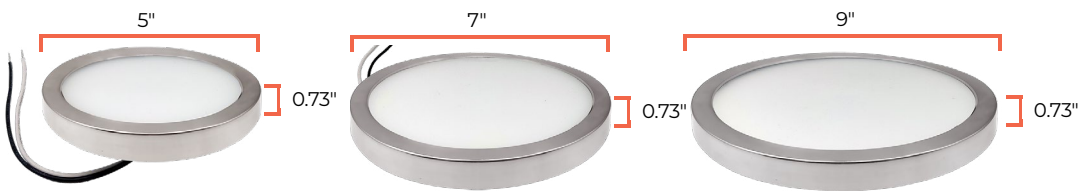

Measuring Specifications