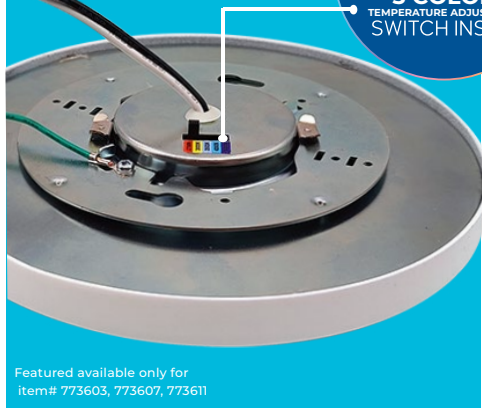

5CCT
TEMPERATURE
CONTROL