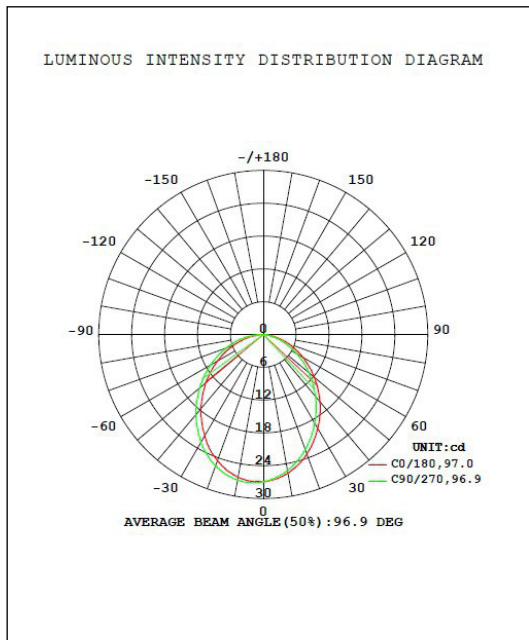

Brand	Model	Load	Dimmability
Lutron	DVCL-153P	150W	20%-100%
	CTCL-153P	150W	20%-100%
	TGCL-153P	150W	20%-100%
Leviton	6681	600W	20%-100%
	6672	150W	20%-100%

DIMENSIONS

DIMENSIONS:

Outside Diameter: 1.25"

Inside Diameter: 0.69"

Height: 0.59"

Weight: 0.44 lbs

PHOTOMETRICS

PLT-12602

PLT-12603

WARNINGS

- Only use this LED puck light fixture with the dimmers listed in the compatibility list. Using this fixture with incompatible dimmers may cause performance issues including humming, buzzing, flickering, and poor dimming performance.
- Cut hole size – 1.10"