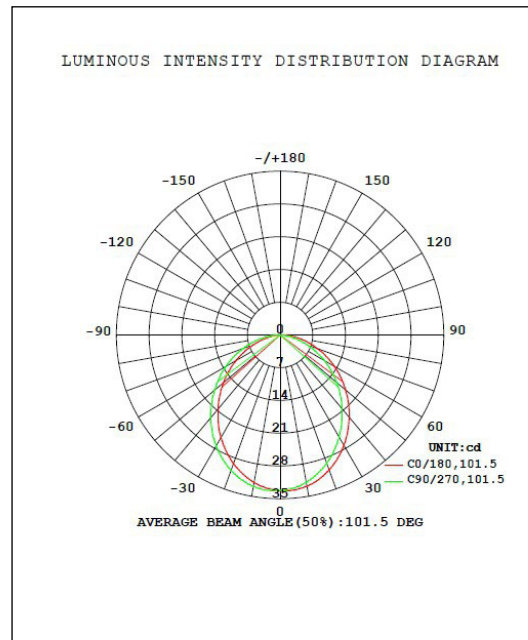

Brand	Model	Load	Dimmability
Lutron	DVCL-153P	150W	20%-100%
	CTCL-153P	150W	20%-100%
	TGCL-153P	150W	20%-100%
Leviton	6681	600W	20%-100%
	6672	150W	20%-100%

DIMENSIONS

DIMENSIONS:

Outside Diameter: 1.25"

Inside Diameter: 0.69"

Height: 0.59"

Weight: 0.44 lbs

PHOTOMETRICS

PLT-12602

PLT-12603

WARNINGS

- Only use this LED puck light fixture with the dimmers listed in the compatibility list. Using this fixture with incompatible dimmers may cause performance issues including humming, buzzing, flickering, and poor dimming performance.
- Cut hole size – 1.10"