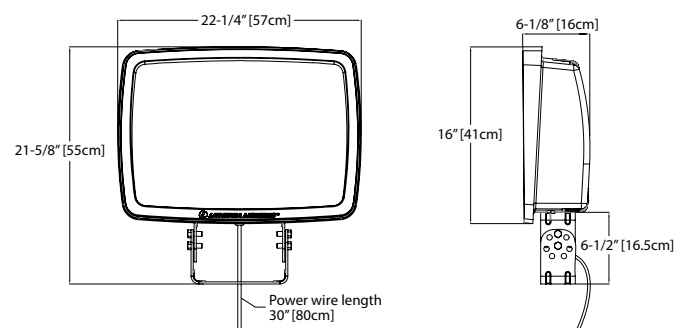

TFX4 with Yoke Mount

Commercial Outdoor

One Lithonia Way • Conyers, Georgia 30012 • Phone: 1-800-705-7378 • www.acuitybrands.com
© 2019 Acuity Brands Lighting, Inc. All rights reserved.

TFX4 LED
Rev. 09/13/19
Page 2 of 2