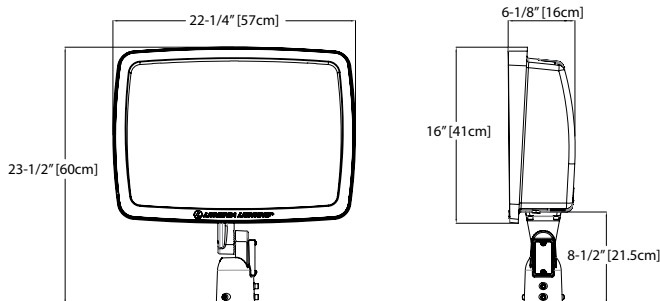

Product Dimensions

Weight: 40lbs (18.2kg)