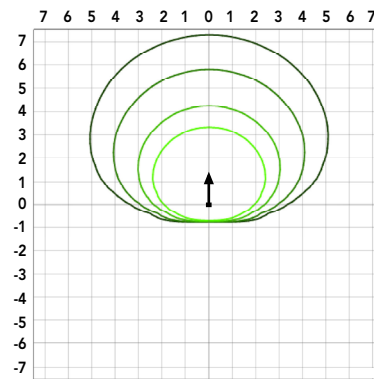

### TFX4 - Luminaire EPA

\*Includes luminaire and integral mounting arm.  
Other tenons, arms, brackets or other accessories are not included in this EPA data.

TFX4 LED	
Angle of Tilt	EPA (ft2)
0°	1.18
10°	1.38
20°	1.68
30°	1.94
40°	2.14
50°	2.37
60°	2.46
70°	2.52
80°	2.57
90°	2.58

## Photometric Diagrams

To see complete photometric reports or download .ies files for this product, visit Lithonia Lighting's.

Distances are in units of mounting height (25').

### LEGEND

- 0.1 fc
- 0.2 fc
- 0.5 fc
- 1.0 fc

Luminaires tilted at 45°