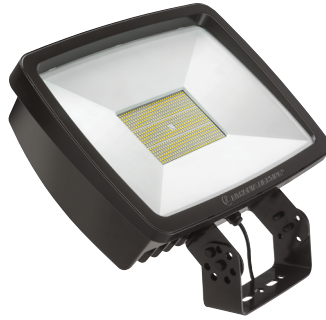

TFX4 with Yoke Mount

Introduction

The TFX4 LED flood luminaire is a cost-effective, energy-efficient, long-life solution for replacing metal halide or HPS floodlights. Delivering 41,700 lumens, the TFX4 can replace up to 1000W metal halide while saving 74% in energy costs. Reliable IP66 construction and excellent LED lumen maintenance will ensure a long service life; avoiding the multiple lamp changes of the metal halide luminaires they replace.

The TFX4 is available with integral slip fitter and yoke mounting options. The slip fitter can be used for installation on 2 3/8" outer diameter tenons.

Ordering Information

Luminaire	Color Temperature	Lumen Output	Input Power	Efficacy (Lumens per Watt)	Finish	Voltage	Mounting	Catalog Number	CI Code	UPC Code
TFX4	4000K	41,000	296W	139	Bronze	MVOLT (120V - 277V)	Slipfitter	TFX4 LED 40K MVOLT IS DDBXD	*2552MM	193047670302
							Yoke	TFX4 LED 40K MVOLT YK DDBXD	*2552MN	193047670326
		41,700	286W	146		HVOLT (347V - 480V)	Slipfitter	TFX4 LED 40K HVOLT IS DDBXD	*2552MR	193047670333
							Yoke	TFX4 LED 40K HVOLT YK DDBXD	*2552MS	193047670340
	5000K	41,000	296W	139		MVOLT (120V - 277V)	Slipfitter	TFX4 LED 50K MVOLT IS DDBXD	*25826T	193048047493
							Yoke	TFX4 LED 50K MVOLT YK DDBXD	*25826X	193048047561
		41,700	286W	146		HVOLT (347V - 480V)	Slipfitter	TFX4 LED 50K HVOLT IS DDBXD	*25827C	193048047547
							Yoke	TFX4 LED 50K HVOLT YK DDBXD	*25827F	193048047578

FEATURES & SPECIFICATIONS

INTENDED USE

The TFX4 LED floodlight is designed to provide a cost effective, energy-efficient solution for the one-for-one replacement of existing metal halide or high pressure sodium lighting. The TFX4 is ideal for replacing up to 1000W HID luminaires in parking lots, signage, yards, and other floodlighting applications. TFX luminaires deliver a uniform, wide flood distribution.

CONSTRUCTION

The TFX4 LED floodlight features a die-cast aluminum main body with optimal thermal management that both enhances LED efficacy and extends component life. The light engines and housing are IP66 rated, and sealed against moisture or environmental contaminants.

ELECTRICAL

Light engine(s) configurations consist of high-efficacy LEDs and LED lumen maintenance is L84/100,000 hours. Color temperature (CCT) options of 4000K and 5000K with minimum CRI of 70. Electronic drivers ensure system power factor >90% and THD <20%. All luminaires have 10kV surge protection.

INSTALLATION

The integral slip fitter option (IS) mates with standard 2 3/8" tenons for pole-top mounting. The yoke mount (YK) option allows mounting to solid surfaces and has a 30" SO cord. TFX luminaires are suitable for aiming in any orientation. TFX is rated for installation on ground. Can be tilted from 0° horizontal facing downwards, up to 180° horizontal facing upwards.

LISTINGS