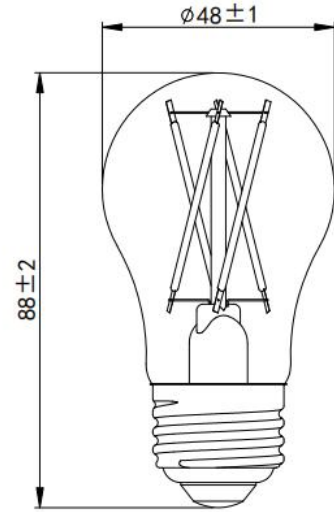

Vintage LED A15 Bulbs

LED A15 Filament replacement bulbs will replace incandescent bulbs in any lamps, ceiling fans or any other fixtures in your home.

- Wet Location Rated
- Enclosed Fixture Rated

Base type: E26

Voltage: 120V

CCT: 2700K/3000K

CRI: 90

Dimmable: Yes

Lifetime: 15000H

Dimmable

glass

Specifications

StockCode	Voltage	replacesW	Lumens	CCT	CRI	Lens	Lamp Base	Size(in)	Lifespan
PLT-13399	120V	40W	450lm	2700K	90	Clear	E26	1.89*3.46	15000H
PLT-13400	120V	60W	800lm	3000K	90	Clear	E26	1.89*3.46	15000H