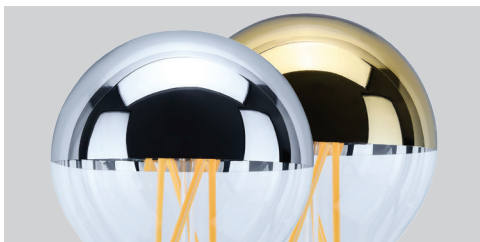

FEATURES

Silver or Gold Crown