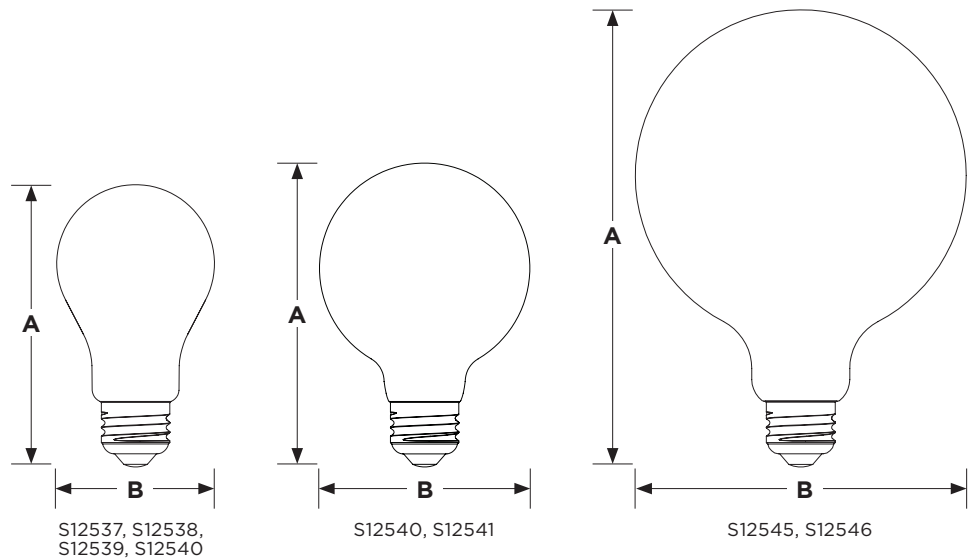

**GENERAL SPECIFICATIONS**

**Input Voltage:** 120V  
**Frequency:** 60Hz  
**Power Factor:** 0.7  
**Dimming:** Phase-Cut Dimmable down to 10%  
**CRI:** 90+  
**CCT:** 2700K  
**Beam Angle:** 180°

**Location Rating:** Wet  
**Ambient Operating Temperature:** -20°C (-4°F) to +45°C (+113°F)  
**Rated for Enclosed Fixture:** Yes  
**Material:** Glass  
**Lamp Base:** E26, Medium  
**Functional Life:** 15,000 Hours  
**Warranty:** 2 Years

**ITEM SPECIFICATIONS / ORDER INFO**

Item	Lamp Shape	Crown Finish	Lumens	Wattage	Replacement Wattage	Efficacy	Input Current
S12537	A19	Silver	650	8W	60W	81 LPW	0.06A
S12538	A19	Gold	650	8W	60W	81 LPW	0.06A
S12539	A19	Silver	1000	12W	100W	83 LPW	0.09A
S12540	A19	Gold	1000	12W	100W	83 LPW	0.09A
S12541	G25	Silver	500	5.5W	60W	90 LPW	0.07A
S12542	G25	Gold	500	5.5W	60W	90 LPW	0.07A
S12545	G40	Silver	800	8W	100W	100 LPW	0.09A
S12546	G40	Gold	800	8W	100W	100 LPW	0.09A

**DIMENSIONS / WEIGHTS**

Item	MOL (A)	MOD (B)	Weight
S12537	4.34"	2.37"	0.07 Lbs.
S12538	4.34"	2.37"	0.06 Lbs.
S12539	4.34"	2.37"	0.07 Lbs.
S12540	4.34"	2.37"	0.07 Lbs.
S12541	4.53"	3.15"	0.09 Lbs.
S12542	4.53"	3.15"	0.09 Lbs.
S12545	6.97"	4.92"	0.19 Lbs.
S12546	6.97"	4.92"	0.21 Lbs.