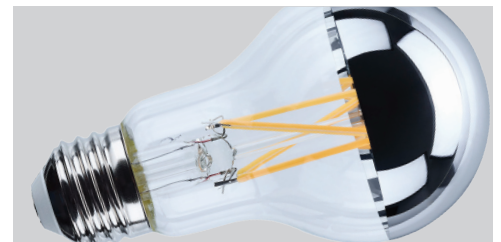

All Glass Construction

This device complies with Part 15 of the FCC Rules. Operation is subject to the following two conditions: (1) this device may not cause harmful interference, and (2) this device must accept any interference received, including interference that may cause undesired operation.

Meets requirements of ICES-005 issue 5 class B for use in residential applications.

WARNING: Some products included in this specification sheet may be subject to the warning requirements of California's Proposition 65. Please refer to your product packaging for more information.

Visit satco.com/service/warranty for complete warranty details.

Fixture may not be compatible with all dimmers.

Replacement wattage shown depends on application and fixture.