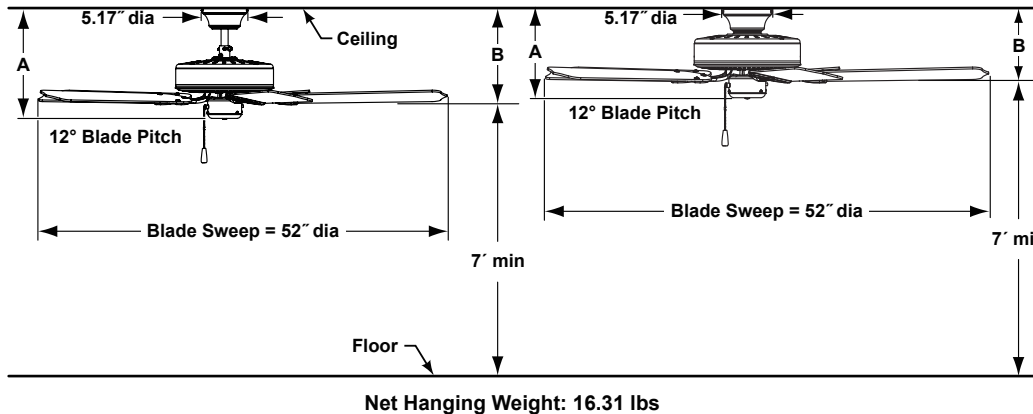

BP200**1 Series Ceiling Fans

Net Hanging Weight: 16.31 lbs

	A	B
Fan In Close to Ceiling Configuration	9.63"	7.74"

	A	B
Fan w/4.5" downrod	13.20"	11.10"
Fan w/12" downrod	20.70"	18.60"
Fan w/18" downrod	26.70"	24.60"
Fan w/24" downrod	32.70"	30.60"
Fan w/36" downrod	44.70"	42.60"
Fan w/48" downrod	56.70"	54.60"
Fan w/60" downrod	68.70"	66.60"
Fan w/72" downrod	80.70"	78.60"

INSTALLATION REQUIREMENTS:

Fan must be attached to a securely anchored electrical junction box capable of withstanding a load of at least 50 lbs.

ELECTRICAL REQUIREMENTS:

Requires a grounded electrical supply line of 120 volts AC, 60 Hz, 15 amp circuit.

MOTOR SPECS:

153 x 15 motor is designed for optimal performance with this fan. Fan is Energy Star Rated.

BLADES:

A set of five 20.7" traditional wood blades is included.

CONTROL OPTIONS:

Optional CW1, CW1SW, CW2, CW5 and CWRL4 wall controls and CRL4WH and CRL8TS remote controls (with receiver units) are available—sold separately. Instructions are provided with each control.

LIGHTING OPTIONS:

Optional lighting fitters and light kits are available. See our catalog or visit www.fanimation.com for available lighting options.

DOWNROD OPTIONS:

Dual mount for flush mount application or 1" dia x 4.5" long downrod. Optional downrods available in 12", 18", 24", 36", 48", 60", and 72" lengths. A downrod coupler is available for installations requiring a downrod longer than 72". Fan can be mounted on a sloped ceiling up to 30°. Most sloped ceiling installations require a downrod longer than the standard 6" downrod. Call technical support for more information.