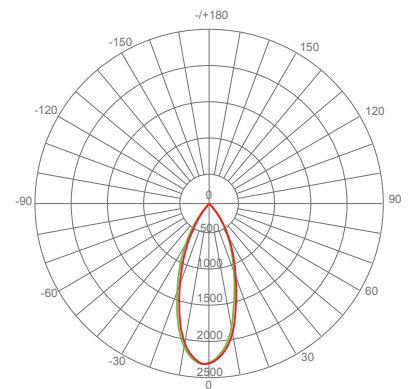

Product Photometric Data