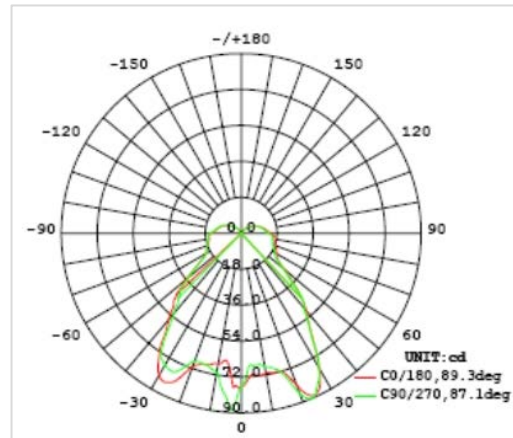

Technical Data

Models	CMB11-4101-E26
Bulb shape code	B11 Blunt-Tip
Cover Finish	Clear
Rated Wattage	5W
Incandescent Replacement	40W
CRI	>80
Color Temperature	2700K
Energy Star approval	Yes
Luminous Flux	325lm
Dimming	No
Base Type	E26
MOL	99 mm
Bulb Diameter	35.4 mm
Input Voltage	100V-120V /60Hz

Light Distribution diagram

Packaging Information

Models	Bulb Types	Product Box dimension	Master Carton diemnsion	Master Carton Quantity	Master Carton Weight	Gross
CMB11-4101	Blunt-Tip	45x45x110mm	484x247x240mm	100 pcs	7.51 kg	

Information provided is subject to change without notice. Please verify all details with Curtis Mathes. All values are design or typical values when measured under LM-79 laboratory conditions, and Curtis Mathes makes no warranty or guarantee, expressed or implied, that such performance will be obtained under end-use conditions