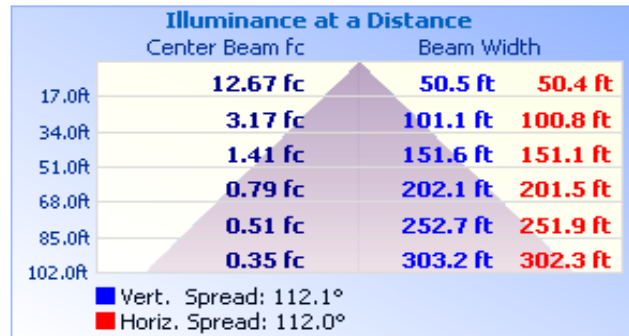

LED-8090M 120W LED for HID Retrofit for Shoebox/Wallpack

Models

LED-8090MXX-A, 120-277VAC, ULus, 4000K or 5000K CCT, E39

LED-8090MXXC-A, 347VAC, cUL, 4000K or 5000K CCT, E39

Features

- > 120W LED Replaces 400W MH or HPS HID Lamps
- > Rotatable base enables user to accurately direct output to target
- > Designed for Horizontal installations
- > UL approved for damp environments and enclosed fixtures
- > Advanced active cooling: Active cooling and dynamic temperature control
- > 50,000 hour rated LED life (supported by LM80 and ISTMT reports (see website))
- > 5 Year Limited Warranty - see website for details
- > UL1598C retains fixture UL Listing
- > Rated for enclosed fixture

Type V

Technical Specifications

Models US/CAN	LED-8090M30-A	LED-8090M40-A	LED-8090M50-A	LED-8090M40C-A	LED-8090M50C-A
	USA			Canada	
CCT	3000K	4000K	5000K	4000K	5000K
Power Consumption	120 watts				
Replaces	400 MH/HPS				
Mounting	E39				
Voltage	120-277VAC			347VAC	
Beam Angle	Type V				
Dimmable	No				
Operating Temp	-40°F - +122°F				
Rated R70 Life	Up to 50,000 Hrs.				
Warranty	5 Year Limited*				

Lux Distance Curve

Installation Notes:

- Ballast must be bypassed
- Installing surge/lightning protectors is highly recommended

LM79 Specifications	Yes	Yes	Yes	Yes	Yes
Power (W)	115.74	114.9	114.5	119.1	119.6
CCT	3037	3835	4915	3995	4956
Light Output	10667	13312	13373	12293	12590
Efficacy	87	101	105	103	105
THD @ 277V	13.39%	12.45%	12.29%	13.30%	13.59%
PF @ 277V	0.985	0.98	0.97	0.96	0.97
CRI:	83	73	75	73	74
R9	15	18	0	18	0
Duv	0.0001	0.0008	0.0011	0.0008	0.0011