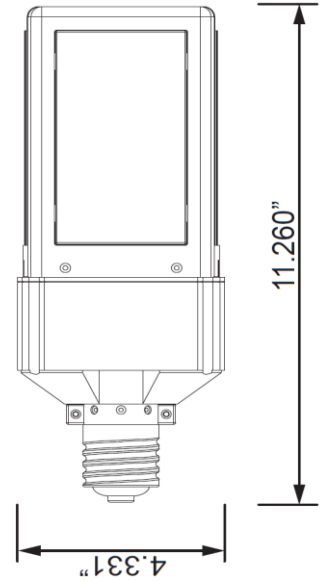

LED-8090M 120W LED for HID Retrofit for Shoebox/Wallpack

Models

LED-8090MXX-A, 120-277VAC, ULus, 4000K or 5000K CCT, E39

LED-8090MXXC-A, 347VAC, cUL, 4000K or 5000K CCT, E39

Features

- > 120W LED Replaces 400W MH or HPS HID Lamps
- > Rotatable base enables user to accurately direct output to target
- > Designed for Horizontal installations
- > UL approved for damp environments and enclosed fixtures
- > Advanced active cooling: Active cooling and dynamic temperature control
- > 50,000 hour rated LED life (supported by LM80 and ISTMT reports (see website))
- > 5 Year Limited Warranty - see website for details
- > UL1598C retains fixture UL Listing
- > Rated for enclosed fixture

Type V

Technical Specifications

Models US/CAN	LED-8090M30-A	LED-8090M40-A	LED-8090M50-A	LED-8090M40C-A	LED-8090M50C-A
	USA			Canada	
CCT	3000K	4000K	5000K	4000K	5000K
Power Consumption	120 watts				
Replaces	400 MH/HPS				
Mounting	E39				
Voltage	120-277VAC			347VAC	
Beam Angle	Type V				
Dimmable	No				
Operating Temp	-40°F - +122°F				
Rated R70 Life	Up to 50,000 Hrs.				
Warranty	5 Year Limited*				

Lux Distance Curve

Installation Notes:

- Ballast must be bypassed
- Installing surge/lightning protectors is highly recommended

LM79 Specifications	Yes	Yes	Yes	Yes	Yes
Power (W)	115.74	114.9	114.5	119.1	119.6
CCT	3037	3835	4915	3995	4956
Light Output	10667	13312	13373	12293	12590
Efficacy	87	101	105	103	105
THD @ 277V	13.39%	12.45%	12.29%	13.30%	13.59%
PF @ 277V	0.985	0.98	0.97	0.96	0.97
CRI:	83	73	75	73	74
R9	15	18	0	18	0
Duv	0.0001	0.0008	0.0011	0.0008	0.0011

Packaging	9 / Master Carton
Unit	6.6"x 6.6"x 12.9" 2.9lbs.
Master	20.7"x 18.5" x 13.8" 25.5 lbs.

Mounting Orientation			Minimum Fixture Size Requirements (inches)	
Base Up	Base Down	Horiz		
			Length	13.26
			Width	6.33
			Height	6.33
			Cu. Inches	531.3
Approved	Approved	Approved		