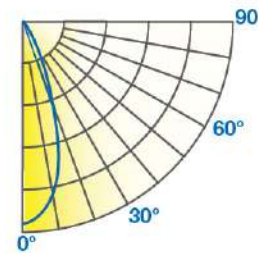

Degree	Candela
0	1450
5	1406
15	988
25	346
35	95
45	45

For other CCT use the following multipliers: 2700K .95, 4000K 1.08

- **Base:** E26
- **Voltage:** 120V
- **Dimmable:** Yes***
- **PF:** 0.9
- **Lifetime:** 40,000 hrs
- **Weight:** 0.38lb / 172g