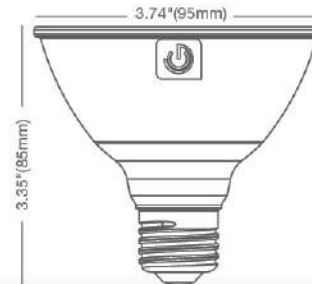

14PAR30SNG4DIM/930SP15

Diameter	Footcandles
0.8	689
1.6	172
2.4	77
3.2	43
3.9	28

11PAR30SNG4DIM/930NF25

Diameter	Footcandles
1.3	323
2.7	81
4.0	36
5.3	20
6.7	13

11PAR30SNG4DIM/930FL40

Diameter	Footcandles
2.2	161
4.4	40
6.6	18
8.7	10
10.9	6

- Base:** E26
- Voltage:** 120V
- Dimmable:** Yes***
- PF:** 0.9
- Lifetime:** 40,000 hrs
- Weight:** 0.38lb / 172g

SPECIFICATIONS

Model	Product	Power (W)	CCT	CRI (typ.)	R9 / R13 (typ.)	Lumens	LPW	Beam Angle	CBCP (cd)
14PAR30SNG4DIM/927SP15	16129	14	Warm White 2700K	90	50 / 90	700	50	SP 15°	6155
11PAR30SNG4DIM/927NF25	16130	11	Warm White 2700K	90	50 / 90	705	64	NF 25°	2910
11PAR30SNG4DIM/927FL40	16131	11	Warm White 2700K	90	50 / 90	705	64	FL 40°	1400
14PAR30SNG4DIM/930SP15	16132	14	Warm White 3000K	90	50 / 90	725	52	SP 15°	6200
11PAR30SNG4DIM/930NF25	16133	11	Warm White 3000K	90	50 / 90	740	67	NF 25°	2910
11PAR30SNG4DIM/930FL40	16134	11	Warm White 3000K	90	50 / 90	740	67	FL 40°	1450
11PAR30SNG4DIM/940FL40	16137	11	Natural White 4000K	90	50 / 90	780	71	FL 40°	1500
14PAR30SNG4DIM/930SP15/B •	16232	14	Warm White 3000K	90	50 / 90	725	52	SP 15°	6200
11PAR30SNG4DIM/930NF25/B •	16233	11	Warm White 3000K	90	50 / 90	740	67	NF 25°	2910
11PAR30SNG4DIM/930FL40/B •	16234	11	Warm White 3000K	90	50 / 90	740	67	FL 40°	1450