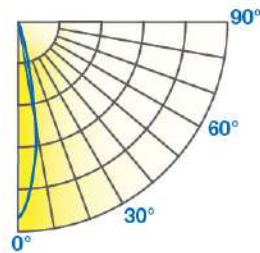

Degree	Candela
0	2910
5	2506
15	994
25	209
35	59
45	35