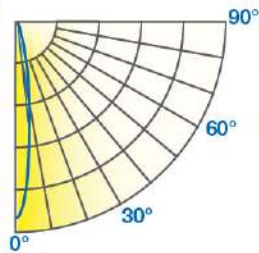

PAR30SN 11W DIM. TITANIUM CRI^{SP} LED SERIES 4.0

CRI^{SP}

11W REPLACES

75W
Hal.

80% Energy Savings

\$241 Savings per lamp*

- Full-face optic and sleek design
- Exceptional color rendering CRI 90
- Richer reds and natural skin tones (R9 50, R13 90)
- Tight LED binning for consistent CCT across all lamps
- High efficacy 67 LPW in Warm White
- Suitable for use in totally enclosed fixtures

14PAR30SNG4DIM/930SP15

Diameter	Footcandles
0.8	689
1.6	172
2.4	77
3.2	43
3.9	28

11PAR30SNG4DIM/930NF25

Diameter	Footcandles
1.3	323
2.7	81
4.0	36
5.3	20
6.7	13

11PAR30SNG4DIM/930FL40

Diameter	Footcandles
2.2	161
4.4	40
6.6	18
8.7	10
10.9	6