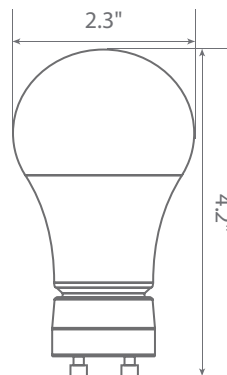

Product Dimensions