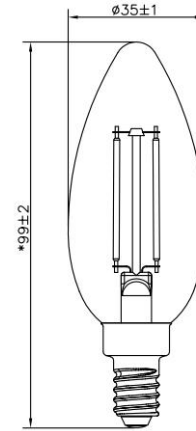

Vintage LED Candelabra Bulbs

Energy Saving 2.5W & 3.5W Dimmable LED Candelabra Filament Bulb.

- Wet Location Rated
- Enclosed Fixture Rated

Dimmable

glass

Base type: E12

Voltage: 120V

CCT: 2700K/3000K

CRI: 90

Dimmable: Yes

Lifetime: 15000H

Specifications

StockCode	Voltage	Wattage	replacesW	Lumens	CCT	CRI	Lens	Lamp Base	Size(in)	Lifespan
PLT-13388	120V	2.5W	25W	200lm	2700K	90	Clear	E12	1.38*3.9	15000H
PLT-13394	120V	2W	25W	150lm	2700K	90	Golden	E12	1.38*3.9	15000H
PLT-13389	120V	3.5W	40W	300lm	2700K	90	Clear	E12	1.38*3.9	15000H
PLT-13390	120V	3.5W	40W	300lm	3000K	90	Clear	E12	1.38*3.9	15000H