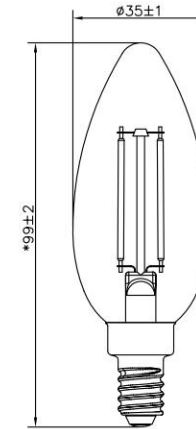

Vintage LED Candelabra Bulbs

Energy Saving 2.5W & 3.5W Dimmable LED Candelabra Filament Bulb.

- Wet Location Rated
- Enclosed Fixture Rated

Dimmable

glass

Base type: E12

Voltage: 120V

CCT: 2700K/3000K

CRI: 90

Dimmable: Yes

Lifetime: 15000H

Specifications

StockCode	Voltage	Wattage	replacesW	Lumens	CCT	CRI	Lens	Lamp Base	Size(in)	Lifespan
PLT-13388	120V	2.5W	25W	200lm	2700K	90	Clear	E12	1.38*3.9	15000H
PLT-13394	120V	2W	25W	150lm	2700K	90	Golden	E12	1.38*3.9	15000H
PLT-13389	120V	3.5W	40W	300lm	2700K	90	Clear	E12	1.38*3.9	15000H
PLT-13390	120V	3.5W	40W	300lm	3000K	90	Clear	E12	1.38*3.9	15000H