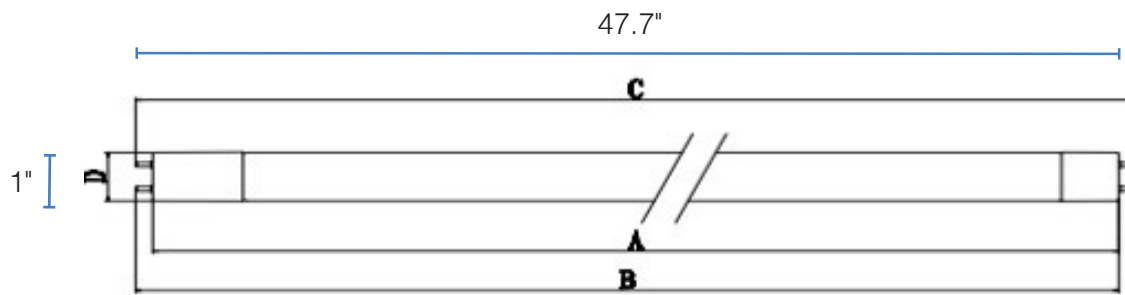

PERFORMANCE SUMMARY

Item #	Length	Lumens	Watts	LPW	CCT	CRI	Beam	Envelope	Life/Hours	NSF	DLC LEVEL	DLC #
PLTS-20111	4'	2200	17W	129	5000K	82	210°	Glass	50000	Yes	5.1 Standard	PLTSP3E215

EMERGENCY DRIVERS

Item #	Description
PLTS-20116	5W Emergency Driver
PLTS-20117	10W Emergency Driver

DIMENSIONS

DIMENSIONS

Length: 47.7"

Diameter: 1"

WARNINGS

- Not for use with ballasts.
- Minimum compartment dimensions: 48.43" x 13.39" x 1.77"