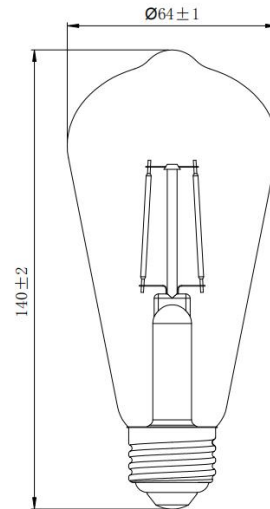

Vintage LED Edison Bulb

Energy Saving Dimmable LED ST19 Edison bulb.

Dimmable

glass

Wattage: 3.5W

Base type: E26

Voltage: 120V

CCT: 2700K

Lumens: 300lm

CRI: 90

Dimmable: Yes

Lifetime: 15000H

Specifications

StockCode	Voltage	replacesW	Lumens	CCT	CRI	Lens	Lamp Base	Size (in)	Lifespan
PLT-13413	120V	40W	300lm	2700K	90	Clear	E26	2.52*5.51	15000H