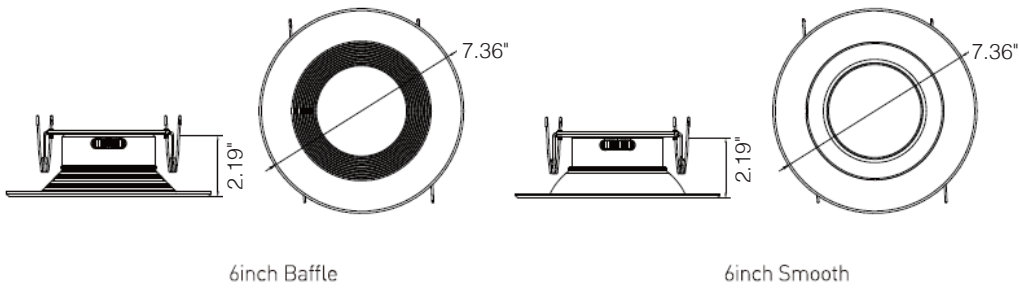

\* See Selectable Table for full breakdown

## DIMENSIONS

### **DIMENSIONS:**

Outside Diameter – 7.36"

Inside Diameter – 3.41"

Height – 2.19"

Weight – 0.41 lbs