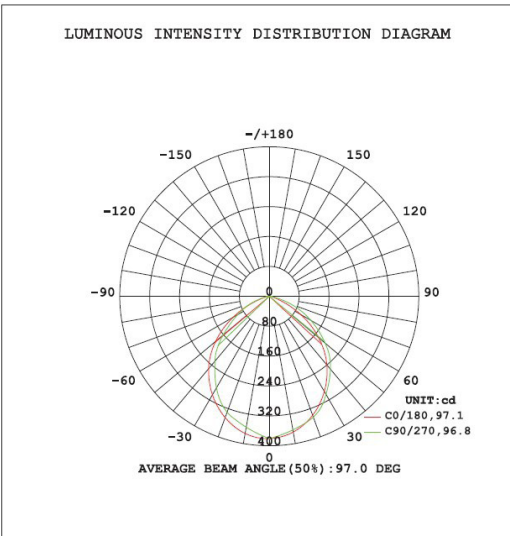

## DIMENSIONS

### **DIMENSIONS:**

Outside Diameter – 7.36"

Inside Diameter – 3.41"

Height – 2.19"

Weight – 0.41 lbs

## PHOTOMETRICS