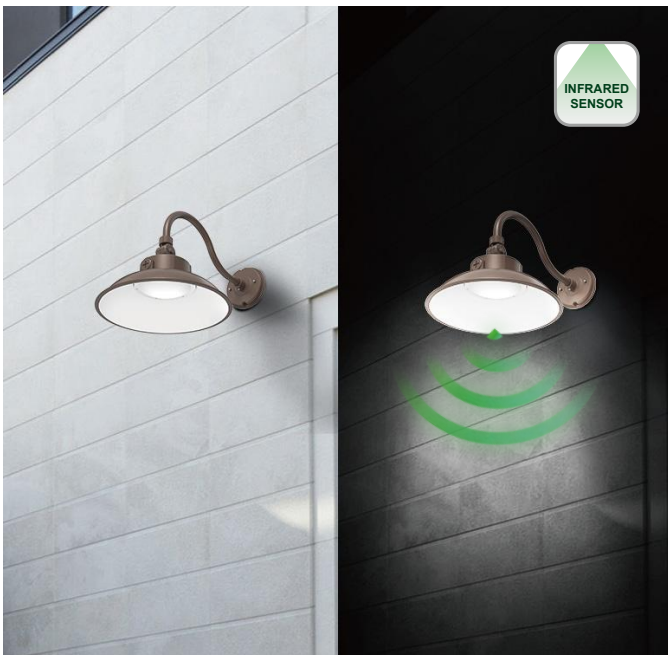

Gooseneck LED Outdoor Wall Sconce

APPLICATION

Sign lighting, Barn lighting, Awings, Porch Lighting, Patio Lighting

Gooseneck Wall Sconce

PRODUCT FEATURES

3 CCT & WATTAGE SELECTABLE

DIP Switch for Watt & Photocell & CCT
0-10V Dimming

270° VERTICAL ROTATION

INFRARED SENSOR ONLY DETECT 820-1100NM SUNLIGHT Not affected by other light

IP65 FOR WET LOCATION USE

Gooseneck Wall Sconce

SPECIFICATIONS

Item#	Power	Input Voltage	Light Efficacy*	Lumen Output* (±5%)	Equivalent	Beam Angle	CCT	Working Temp	Dimming	Finish	Warranty
PLT-13202	50W 40W 30W	120-277V	158LPW	7150 - 5850 - 4750LM	100-150W	Adjustable	3K/4K/5K CCT Tunable	-40°C~ +45°C -40°F~ +113°F	0-10V	Bronze	5years
PLT-13203	50W 40W 30W	120-277V	150LPW	7150 - 5850 - 4750LM	100-150W	Adjustable	3K/4K/5K CCT Tunable	-40°C~ +45°C -40°F~ +113°F	0-10V	Black	5years