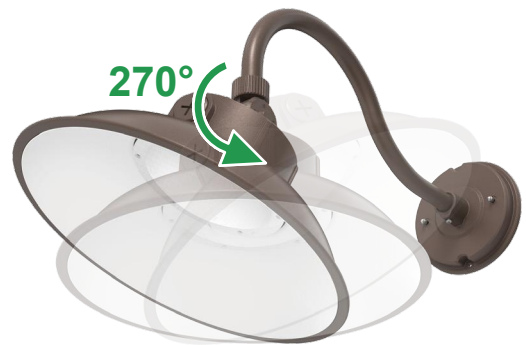

Gooseneck LED Outdoor Wall Sconce

APPLICATION

Sign lighting, Barn lighting, Awings, Porch Lighting, Patio Lighting

Gooseneck Wall Sconce

PRODUCT FEATURES

3 CCT & WATTAGE SELECTABLE

DIP Switch for Watt & Photocell & CCT
0-10V Dimming

270° VERTICAL ROTATION

INFRARED SENSOR ONLY DETECT 820-1100NM SUNLIGHT Not affected by other light

IP65 FOR WET LOCATION USE

Gooseneck Wall Sconce

SPECIFICATIONS

Item#	Power	Input Voltage	Light Efficacy*	Lumen Output* (±5%)	Equivalent	Beam Angle	CCT	Working Temp	Dimming	Finish	Warranty
PLT-13202	50W 40W 30W	120-277V	158LPW	7150 - 5850 - 4750LM	100-150W	Adjustable	3K/4K/5K CCT Tunable	-40°C~ +45°C -40°F~ +113°F	0-10V	Bronze	5years
PLT-13203	50W 40W 30W	120-277V	150LPW	7150 - 5850 - 4750LM	100-150W	Adjustable	3K/4K/5K CCT Tunable	-40°C~ +45°C -40°F~ +113°F	0-10V	Black	5years