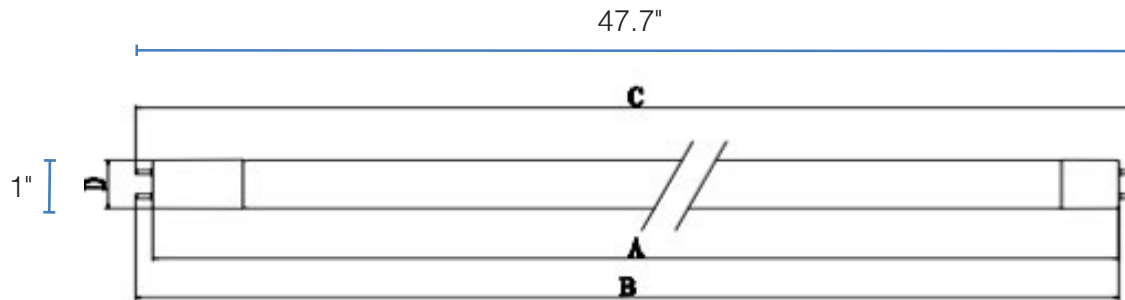

PERFORMANCE SUMMARY

Item #	Length	Lumens	Watts	LPW	CCT	CRI	Beam	Envelope	LED L70 Life Hours	DLC Level	DLC #
PLTS-20110	4'	2200	17W	129	4000K	82	210°	Glass	54,000	5.1 Standard	PLTSP3E214

EMERGENCY DRIVERS

Item #	Description
PLTS-20116	5W Emergency Driver
PLTS-20117	10W Emergency Driver

DIMENSIONS

DIMENSIONS

Length: 47.7"

Diameter: 1"

WARNINGS

- Not for use with ballasts.
- Minimum compartment dimensions: 48.43" x 13.39" x 1.77"