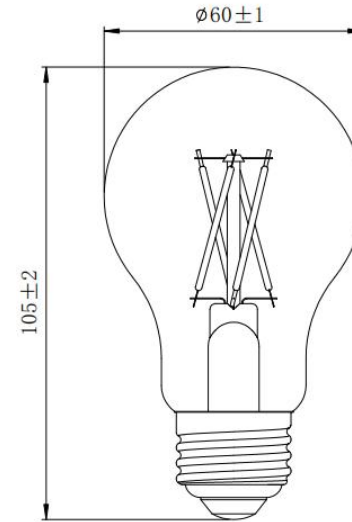

Vintage LED A19 Bulbs

LED A19 Filament replacement bulbs will replace incandescent bulbs in any lamps, ceiling fans or any other fixtures in your home.

Base type: E26

Voltage: 120V

CCT: 2700K/3000K/5000K

CRI: 90

Dimmable: Yes

Lifetime: 15000H

Dimmable

glass

Specifications

StockCode	Voltage	Wattage	replacesW	Lumens	CCT	CRI	Lens	Lamp Base	Size (in)	Lifespan
PLT-13404	120V	5W	40W	450lm	2700K	90	Clear	E26	2.36*4.13	15000H
PLT-13405	120V	5W	40W	450lm	3000K	90	Clear	E26	2.36*4.13	15000H
PLT-13406	120V	8.5W	60W	800lm	3000K	90	Clear	E26	2.36*4.13	15000H
PLT-13407*	120V	8.5W	60W	800lm	5000K	90	Clear	E26	2.36*4.13	15000H

*Title 20 only