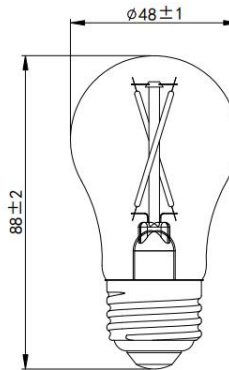

glass

Wattage: 3W

Base type: E26

Voltage: 120V

CCT: 2700K

Lumens: 250lm

CRI: 90

Dimmable: Yes

Lifetime: 15000H

Specifications

StockCode	Voltage	replacesW	Lumens	CCT	CRI	Lens	Lamp Base	Size (in)	Lifespan
PLT-13398	120V	25W	250lm	2700K	90	Clear	E26	1.89*3.46	15000H
PLT-13401	120V	25W	250lm	2700K	90	Golden	E26	1.89*3.46	15000H