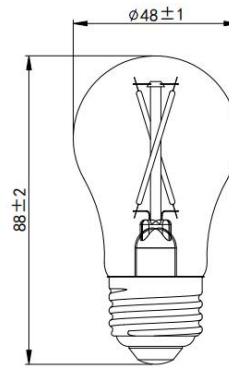

glass

Wattage: 3W

Base type: E26

Voltage: 120V

CCT: 2700K

Lumens: 250lm

CRI: 90

Dimmable: Yes

Lifetime: 15000H

Specifications

StockCode	Voltage	replacesW	Lumens	CCT	CRI	Lens	Lamp Base	Size (in)	Lifespan
PLT-13398	120V	25W	250lm	2700K	90	Clear	E26	1.89*3.46	15000H
PLT-13401	120V	25W	250lm	2700K	90	Golden	E26	1.89*3.46	15000H