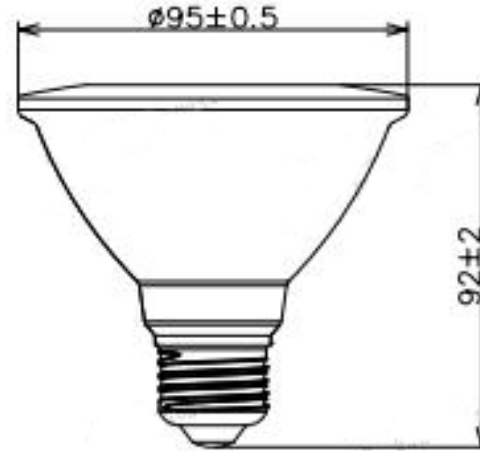

LED PAR30 Short Neck - Flood

Fits into standard E26 sockets and can be easily installed in existing lighting fixtures.

40° Beam Angle - Flood

Dimmable

Specifications

StockCode	Voltage	replaces W	Lumens	CCT	CRI	Lens	Lamp Base	Size(in)	Lifespan	Cert.
PLT-13332	120V	65W	750LM	2700K	90	Frosted	E26	3.74*3.62	25000H	UL, Title 20, Title 24, JA8
PLT-13333	120V	65W	750LM	3000K	90	Frosted	E26	3.74*3.62	25000H	UL, Title 20, Title 24, JA8
PLT-13334	120V	65W	750LM	4000K	90	Frosted	E26	3.74*3.62	25000H	UL, Title 20, Title 24, JA8
PLT-13335	120V	65W	750LM	5000K	90	Frosted	E26	3.74*3.62	25000H	UL, Title 20

Wattage: 10W

Base type: E26

Voltage: 120V

CCT: 2700-5000K

Lumens: 750lm

CRI: 90

Dimmable: Yes

Lifetime: 25000H