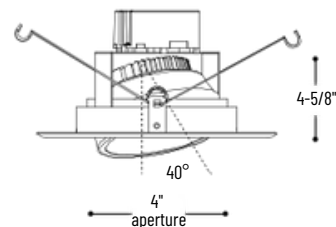

Performance Data

Part Number	Lumens	CCT
NOX-563427WW	697lm	2700K
NOX-563430WW	782lm	3000K
NOX-563440WW	842lm	3500K

PRODUCT IMAGES AND DIMENSIONS

NOX-5634WW
Adjustable, White

NOX-5634WW / NOX-560R-W
White Oversize Ring

5"/6" Onyx Adjustable LED Retrofit

Trim Type	Color Temperature	Finish
NOX-5634 = Round Adjustable	27 = 2700K 30 = 3000K 40 = 4000K	WW = White Finish

Optional Accessories

Description

- NOX-560R-W = 5"/6" Round Oversize Ring, White
- NOX-56BLADE = 5"/6" Blade for housings without spring brackets
- NRA-211SM = Medium base screw-in socket (included w/luminaire)
- NRA-212SM = Socket adapter for use with GU24 housing