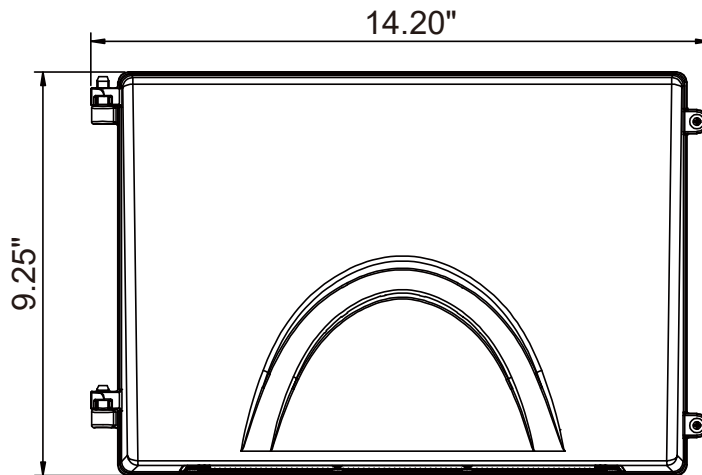

SLIM FULL CUT-OFF LED WALL PACK

SPECIFICATIONS

Model#	Watt	Lumens* @5000K	Chips	LPW*	CCT	CRI	PF	Input Volt.	Dimming	SPD	Working Temp.	IP Rating	Equivalent
PLT-13009	60W 48W 36W	8,250/ 7,170/ 5,755	SMD	160 LPW	3K/4K/5K CCT Adjustable	>80	>0.9	AC120-277V	0-10V	4KV	(-40°C~45°C) (-40°C~45°C)	IP65	250W MH

DIMENSIONS

Weight:
PLT-13009 - 5.51 lbs

60W