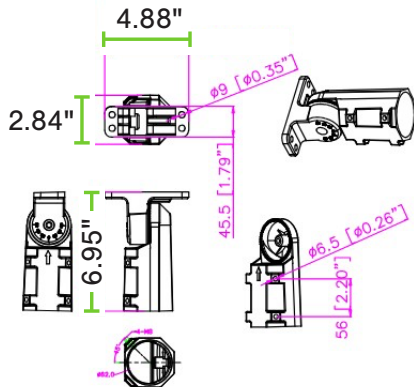

FIXTURES DIMENSIONS

PLT-13612 & PLT-13613

Depth: 2.6"
 Height: 3.1"
 Width: 10.6"
 Weight: 10.87 lbs

PHOTOCELLS DIMENSIONS

PLT-13612

Height: 2.17"
 Diameter: 3.22"

PLT-13613

Height: 2.17"
 Diameter: 3.30"

MOUNTS DIMENSIONS

PLT-13146:

Length - 6.95"
 Height - 4.88"
 Width - 2.84"
 Diameter - 2.44"
 Weight - 1.44 lbs

PLT-13147:

Length - 9"
 Height - 6.28"
 Width - 4.88"
 Weight - 2.21 lbs

PLT-13627:

Length - 11.73"
 Height - 1.77"
 Width - 10.31"
 Weight - 1.21 lbs