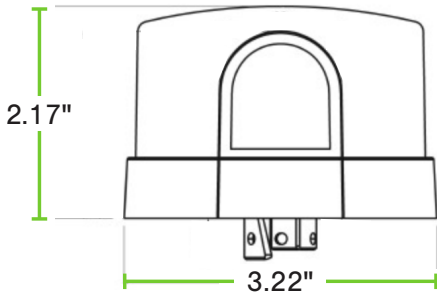

FIXTURES DIMENSIONS

PLT-13612 & PLT-13613

Depth: 2.6"
 Height: 3.1"
 Width: 10.6"
 Weight: 10.87 lbs

PHOTOCELLS DIMENSIONS

PLT-13612

Height: 2.17"
 Diameter: 3.22"

PLT-13613

Height: 2.17"
 Diameter: 3.30"

MOUNTS DIMENSIONS

PLT-13146:

Length - 6.95"
 Height - 4.88"
 Width - 2.84"
 Diameter - 2.44"
 Weight - 1.44 lbs

PLT-13147:

Length - 9"
 Height - 6.28"
 Width - 4.88"
 Weight - 2.21 lbs

PLT-13627:

Length - 11.73"
 Height - 1.77"
 Width - 10.31"
 Weight - 1.21 lbs