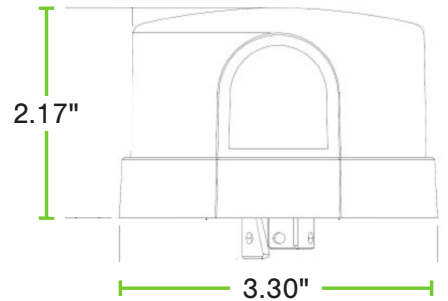

FIXTURES DIMENSIONS

PLT-13612 & PLT-13613

Depth: 2.6"
 Height: 3.1"
 Width: 10.6"
 Weight: 10.87 lbs

PHOTOCELLS DIMENSIONS

PLT-13612

Height: 2.17"
 Diameter: 3.22"

PLT-13613

Height: 2.17"
 Diameter: 3.30"

MOUNTS DIMENSIONS

PLT-13146:

Length - 6.95"
 Height - 4.88"
 Width - 2.84"
 Diameter - 2.44"
 Weight - 1.44 lbs

PLT-13147:

Length - 9"
 Height - 6.28"
 Width - 4.88"
 Weight - 2.21 lbs

PLT-13627:

Length - 11.73"
 Height - 1.77"
 Width - 10.31"
 Weight - 1.21 lbs