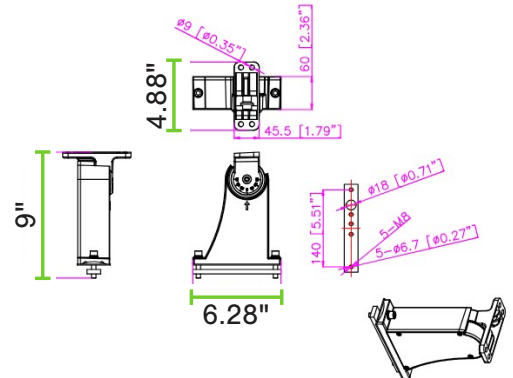

FIXTURES DIMENSIONS

PLT-13612 & PLT-13613

Depth: 2.6"
 Height: 3.1"
 Width: 10.6"
 Weight: 10.87 lbs

PHOTOCELLS DIMENSIONS

PLT-13612

Height: 2.17"
 Diameter: 3.22"

PLT-13613

Height: 2.17"
 Diameter: 3.30"

MOUNTS DIMENSIONS

PLT-13146:

Length - 6.95"
 Height - 4.88"
 Width - 2.84"
 Diameter - 2.44"
 Weight - 1.44 lbs

PLT-13147:

Length - 9"
 Height - 6.28"
 Width - 4.88"
 Weight - 2.21 lbs

PLT-13627:

Length - 11.73"
 Height - 1.77"
 Width - 10.31"
 Weight - 1.21 lbs