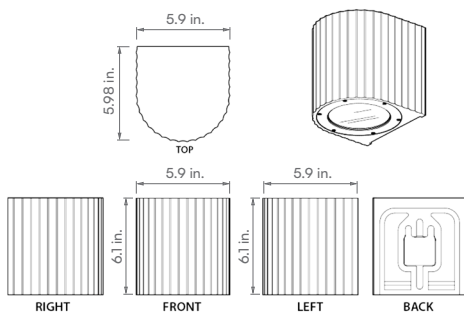

Product Dimension

Corinthian

Concrete Wall Light

Model No. EOL-WL62CW-1100

Experience elegance with our Corinthian fixture, meticulously crafted from UHPC (Ultra High Performance Concrete) material.

Corinthian