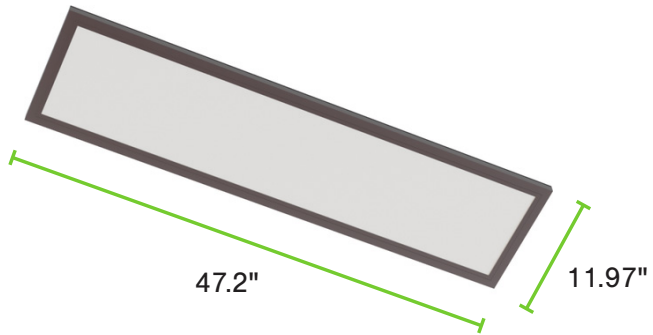

## DIMENSIONS

### **PLT-12607, PLT-12608, PLT-12609**

Length: 47.2"

Height: 0.96"

Width: 11.97"

Weight: 10.58 lbs

### **PLT-12427**

Length: 47.2"

Height: 1"

Width: 12"

Weight: 9.22 lbs