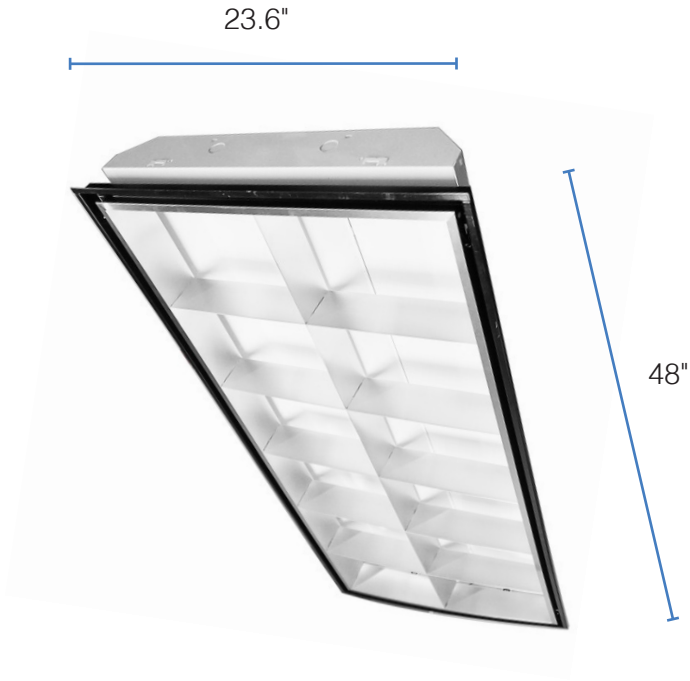

DESCRIPTION

- Cost-effective architectural recessed LED Ready Troffer
- Full 4" deep parabolic louver for maximum lamp shielding
- One to one alternative LED solution for fluorescent troffers
- Clean line styling complements today's modern office decor
- Utilizes 2 Single End Direct Wire LED Tubes (Sold Separately)
- Direct/indirect illumination provides visual comfort with minimal glare

project name	type
catalog number	
comments	voltage
approved by	date

APPLICATIONS

- Conference Rooms
- Retail
- Offices
- Hospitality
- Healthcare
- Schools
- Reception Areas
- Corridors
- Foyer

ELECTRICAL	Lamp Type (Not Included)	T8 Single End Direct Wire LED Lamps
	Number of Lamps	2
	Input Voltage	120 - 277
CONSTRUCTION	Housing	Die Formed Rigidly Fabricated 22 Gauge Steel
	Base Power Supply	Hard wired for Single End Direct Wire T8 LED Lamps
	Finish	High Gloss Baked White Enamel
LISTINGS	Certifications	UL Listed
	Operating Temperature	-4 to 104 Degrees F
	Environment	UL Damp Location Rated

PERFORMANCE SUMMARY

Item #	Length	Width	Height	Voltage	Warranty	Compatible Lamps
PLT-90194	48"	23.6"	4.7"	120-277	3 Years	Single End Direct Wire T8 LED Lamps

DIMENSIONS

DIMENSIONS

Length: 48"

Height: 4.7"

Width: 23.6"