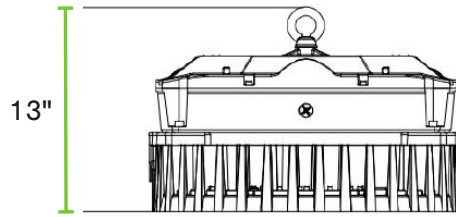

## DIMENSIONS

### **PLT-12638**

Height w/ Ring Mount – 13"

Diameter – 19.2"

Weight – 35.94 lbs

Ring Mount Thread Size: 12MM