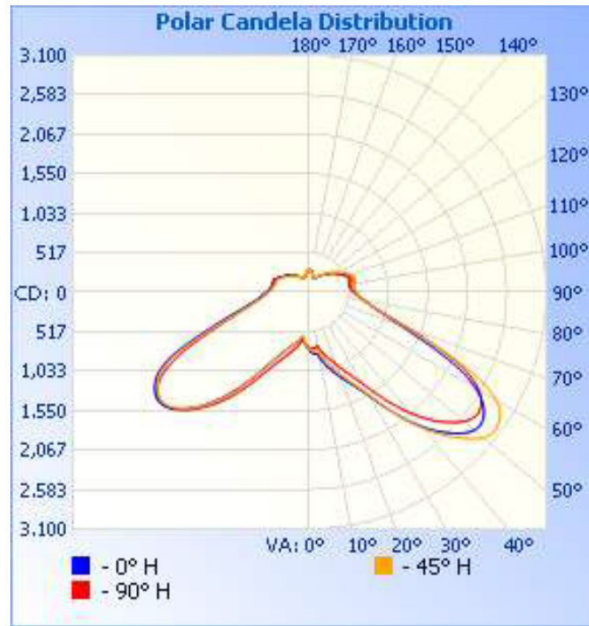

DESCRIPTION

Reduce energy and maintenance costs by replacing 400W metal halide bulbs with these more efficient 100W LED corn bulbs.

FEATURES

- Delivers 155 LPW for highly efficient performance
- Base up & base down burn position
- Mogul E39 base
- Ballasts, capacitors, and starters must be removed (bypassed) from fixture during installation; see installation instructions for more information

PERFORMANCE	Power Consumption	100 Watt
	Bare Lamp Lumens	15500
	Bare Lamp Efficacy (LPW)	155
	Fixture Lumens*	13280
	Fixture Efficacy (LPW)*	132
	CRI	>80
	CCT	5000K
	LED L70 Life Hours	≥100,000
	Beam Angle	360 Degree
	Burn Position	Base Up, Base Down
ELECTRICAL	Power Factor	<20%
	THD	>0.9
	Input Voltage	120-277V
CONSTRUCTION	Operating Temperature	-40°F to 113°F or (-40°C to 45°C)
	Base	E39
LISTINGS	Certifications	UL Listed; FCC; CE; IP64; DLC
	Material Usage	RoHS - No mercury or lead
	Environment	Enclosed Fixture Rated; Damp Location Rated

*Fixture lumens and efficacy based on testing in DLC approved fixture.

PERFORMANCE SUMMARY

Item #	Watts	Bare Lamp Lumens	Bare Lamp LPW	Voltage	Replaces	CCT	CRI	Beam	LED L70 Life Hours	DLC Rating	DLC #
PLTS-12062	100	15,500	155	120-277V	MH400	5000K	>80	360°	≥100,000	5.1 Standard	PLTBG723

DIMENSIONS

DIMENSIONS

Height – 11.73"

Width: 3.46"

Weight: 2.53 lbs

PHOTOMETRICS

WARNINGS

- Not for use with dimmers.
- Minimum lamp compartment dimensions – 11.81" W x 11.81" L x 16.53" H