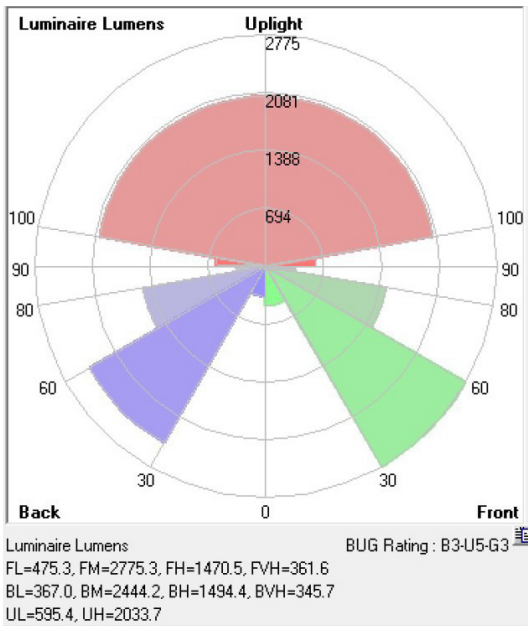

DESCRIPTION

Reduce energy and maintenance costs by replacing 400W metal halide bulbs with these more efficient 100W LED corn bulbs.

FEATURES

- Delivers 155 LPW for highly efficient performance
- Base up & base down burn position
- Mogul E39 base
- Ballasts, capacitors, and starters must be removed (bypassed) from fixture during installation; see installation instructions for more information

PERFORMANCE	Power Consumption	100 Watt
	Bare Lamp Lumens	15500
	Bare Lamp Efficacy (LPW)	155
	Fixture Lumens*	13280
	Fixture Efficacy (LPW)*	132
	CRI	>80
	CCT	5000K
	LED L70 Life Hours	≥100,000
	Beam Angle	360 Degree
	Burn Position	Base Up, Base Down
ELECTRICAL	Power Factor	<20%
	THD	>0.9
	Input Voltage	120-277V
CONSTRUCTION	Operating Temperature	-40°F to 113°F or (-40°C to 45°C)
	Base	E39
LISTINGS	Certifications	UL Listed; FCC; CE; IP64; DLC
	Material Usage	RoHS - No mercury or lead
	Environment	Enclosed Fixture Rated; Damp Location Rated

*Fixture lumens and efficacy based on testing in DLC approved fixture.

PERFORMANCE SUMMARY

Item #	Watts	Bare Lamp Lumens	Bare Lamp LPW	Voltage	Replaces	CCT	CRI	Beam	LED L70 Life Hours	DLC Rating	DLC #
PLTS-12062	100	15,500	155	120-277V	MH400	5000K	>80	360°	≥100,000	5.1 Standard	PLTBG723

DIMENSIONS

DIMENSIONS

Height – 11.73"

Width: 3.46"

Weight: 2.53 lbs

PHOTOMETRICS

WARNINGS

- Not for use with dimmers.
- Minimum lamp compartment dimensions – 11.81" W x 11.81" L x 16.53" H