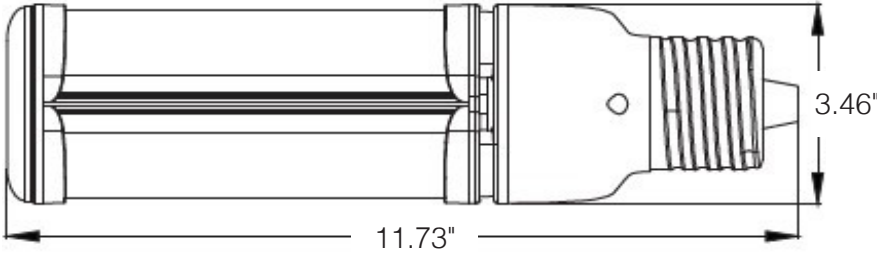

DESCRIPTION

Reduce energy and maintenance costs by replacing 400W metal halide bulbs with these more efficient 100W LED corn bulbs.

FEATURES

- Delivers 155 LPW for highly efficient performance
- Base up & base down burn position
- Mogul E39 base
- Ballasts, capacitors, and starters must be removed (bypassed) from fixture during installation; see installation instructions for more information

PERFORMANCE	Power Consumption	100 Watt
	Bare Lamp Lumens	15500
	Bare Lamp Efficacy (LPW)	155
	Fixture Lumens*	13280
	Fixture Efficacy (LPW)*	132
	CRI	>80
	CCT	5000K
	LED L70 Life Hours	≥100,000
	Beam Angle	360 Degree
	Burn Position	Base Up, Base Down
ELECTRICAL	Power Factor	<20%
	THD	>0.9
	Input Voltage	120-277V
CONSTRUCTION	Operating Temperature	-40°F to 113°F or (-40°C to 45°C)
	Base	E39
LISTINGS	Certifications	UL Listed; FCC; CE; IP64; DLC
	Material Usage	RoHS - No mercury or lead
	Environment	Enclosed Fixture Rated; Damp Location Rated

DIMENSIONS

DIMENSIONS

Height – 11.73"

Width: 3.46"

Weight: 2.53 lbs

PHOTOMETRICS

WARNINGS

- Not for use with dimmers.
- Minimum lamp compartment dimensions – 11.81" W x 11.81" L x 16.53" H