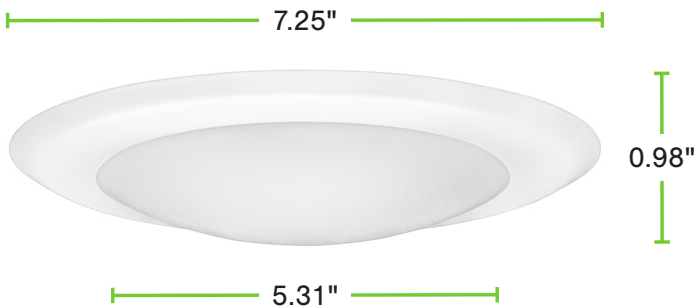

LED Surface Mount Downlight

DESCRIPTION

Easily add downlights to your ceilings by installing these 5-6" LED surface mount downlights.

FEATURES

- Energy efficient replacement for up to 100W incandescents
- Comes with wire nuts (3) and screws (4)
- Can be used in both IC and Non-IC rated housings
- Dimmable with TRIAC/Leading Edge dimmers; see Compatible Dimmers section for full list of dimmers

APPLICATIONS

- Offices
- Lobbies
- Conference Rooms
- Living Rooms
- Hallways
- Laundry Rooms

PERFORMANCE	Power Consumption	13 Watt
	Lumens	1189, 1223, 1262
	Efficacy (LPW)	91, 94, 97
	CRI	80
	CCT	3000K, 4000K, 5000K
	Beam Angle	112°
ELECTRICAL	LED L70 Life Hours	50,000
	Power Factor	0.7
	Input Voltage	120V
CONSTRUCTION	Surge Protection	2.5kV Ring-wave
	Finish	White
	Lens	Frosted
LISTINGS	Certifications	ETL Listed, FCC
	Material Usage	RoHS - No mercury or lead
	Environment	Damp Location Rated

DIMENSIONS

Outside Diameter – 7.25"

Inside Diameter – 5.31"

Height – 0.98"

Weight – 0.44 lbs

WARNINGS

- Only use this LED downlight with the dimmers listed in the compatibility list. Using this downlight with incompatible dimmers may cause performance issues including humming, buzzing, flickering, and poor dimming performance.