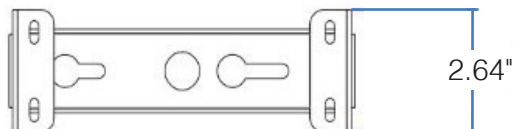

## DIMENSIONS

### **DIMENSIONS**

Height: 5.91"

Height (with fixture): 7.40"

Width: 8.15"

Weight: 1.10 lbs