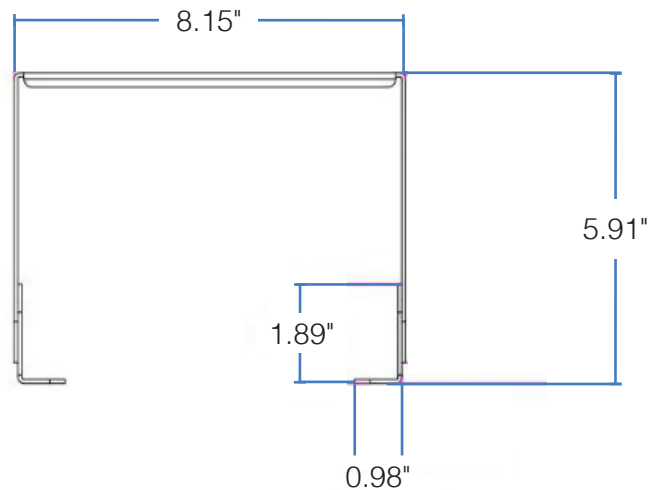

## DIMENSIONS

### **DIMENSIONS**

Height: 5.91"

Height (with fixture): 7.40"

Width: 8.15"

Weight: 1.10 lbs

### **ADJUSTABLE BRACKETS**

Height: 1.89"

Width: 2.64"

Depth: 0.98"