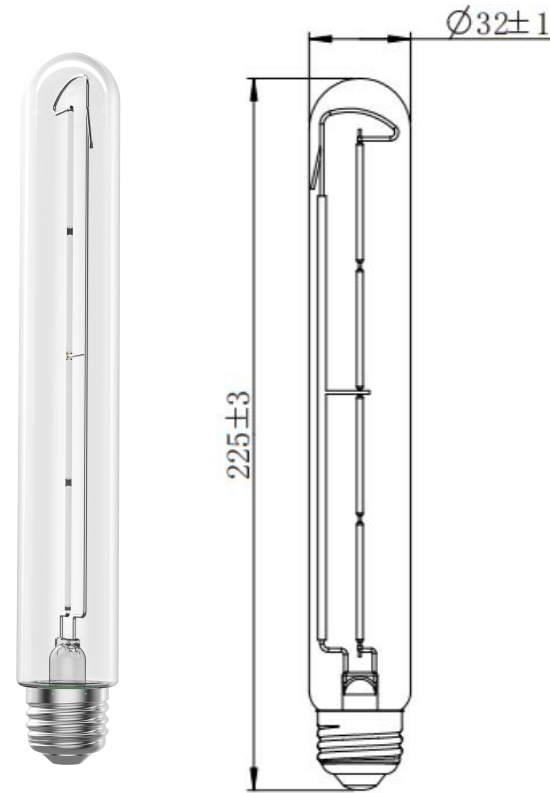

# Vintage LED T10 Tubular Bulbs

Energy Saving Dimmable LED T10 tubular filament bulbs.

Dimmable

glass

Wattage: 6.5W

Base type: E26

Voltage: 120V

CCT: 2700K/3000K

Lumens: 600lm

CRI: 90

Dimmable: Yes

Lifetime: 15000H

## Specifications

StockCode	Voltage	replaces W	Lumens	CCT	CRI	Lens	Lamp Base	Size(in)	Lifespan
PLT-13409	120V	40W	600lm	2700K	90	Clear	E26	1.26*8.86	15000H
PLT-13410	120V	40W	600lm	3000K	90	Clear	E26	1.26*8.86	15000H