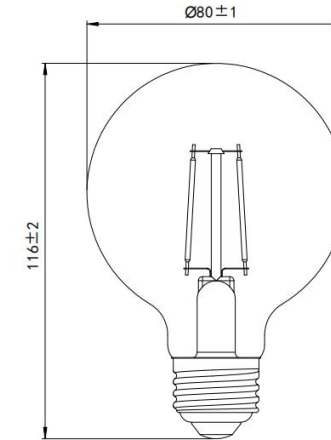

LED G25 Filament Globe

Dimmable LED G25 filament globe.

- White filaments

Dimmable

glass

Base type: E26

Voltage: 120V

CCT: 2700K

CRI: 90

Dimmable: Yes

Lifetime: 15000H

Specifications

StockCode	Voltage	Wattage	replaces W	Lumens	CCT	CRI	Lens	Lamp Base	Size (in)	Lifespan
PLT-13421	120V	3.5W	40W	350lm	2700K	90	Clear	E26	3.15*3.15	15000H
PLT-13426	120V	3W	25W	250lm	2700K	90	Golden	E26	3.15*3.15	15000H