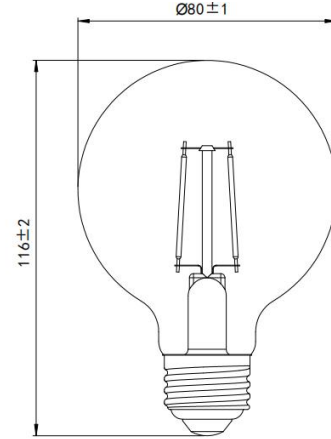

LED G25 Filament Globe

Dimmable LED G25 filament globe.

- White filaments

Dimmable

glass

Base type: E26

Voltage: 120V

CCT: 2700K

CRI: 90

Dimmable: Yes

Lifetime: 15000H

Specifications

StockCode	Voltage	Wattage	replaces W	Lumens	CCT	CRI	Lens	Lamp Base	Size (in)	Lifespan
PLT-13421	120V	3.5W	40W	350lm	2700K	90	Clear	E26	3.15*3.15	15000H
PLT-13426	120V	3W	25W	250lm	2700K	90	Golden	E26	3.15*3.15	15000H