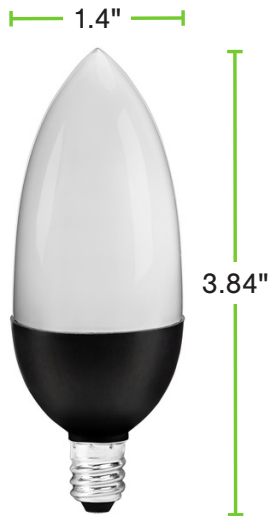

## APPLICATIONS

- Chandeliers
- Wall Sconces
- Decorative Fixtures

<b>PERFORMANCE</b>	<b>Power Consumption</b>	2.5 Watt
	<b>Lumens</b>	43, 52
	<b>Efficacy (LPW)</b>	17, 20
	<b>CRI</b>	80
	<b>Life (L70)</b>	10,000
<b>ELECTRICAL</b>	<b>Input Voltage</b>	120V
<b>CONSTRUCTION</b>	<b>Shape</b>	Straight Tip, Bent Tip
	<b>Base</b>	E12
	<b>Finish</b>	Clear
<b>LISTINGS</b>	<b>Certifications</b>	UL Listed
	<b>Environment</b>	Enclosed Fixture Rated; Wet Location Rated

## DIMENSIONS

### **PLT-12657 DIMENSIONS**

Height – 3.84 in  
Diameter – 1.4 in

### **PLT-12658 DIMENSIONS**

Height – 4.59 in  
Diameter – 1.41 in