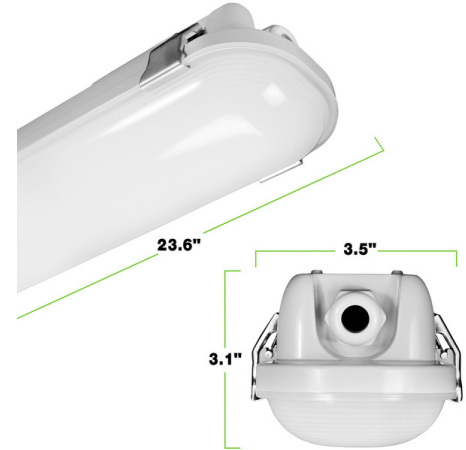

## DIMENSIONS

### **PLT-80066**

Length: 47.2"  
 Height: 3.1"  
 Width: 3.5"  
 Weight: 4.4 lbs

### **PLT-90091**

Length: 23.6"  
 Height: 3.1"  
 Width: 3.5"  
 Weight: 3.3 lbs