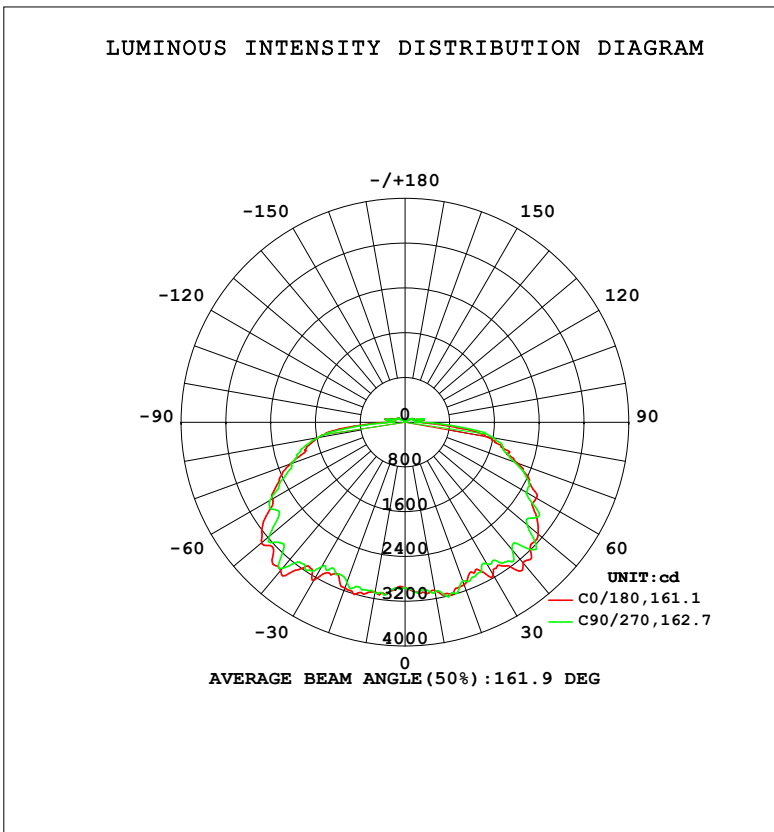

**Optional finishes or integrated sensor available via Special Order. Call 1-800-624-4488.*

PRODUCT DIMENSIONS

LED CANOPY FIXTURES

PHOTOMETRICS

PLT-13012: 75W, 5000K

PLT-13013: 50W, 5000K

LED CANOPY FIXTURES

PHOTOMETRICS

PLT-13014: 35W, 5000K

PLT-13015: 120W, 5000K

LED CANOPY FIXTURES

PHOTOMETRICS

PLT-13016: 100W, 5000K