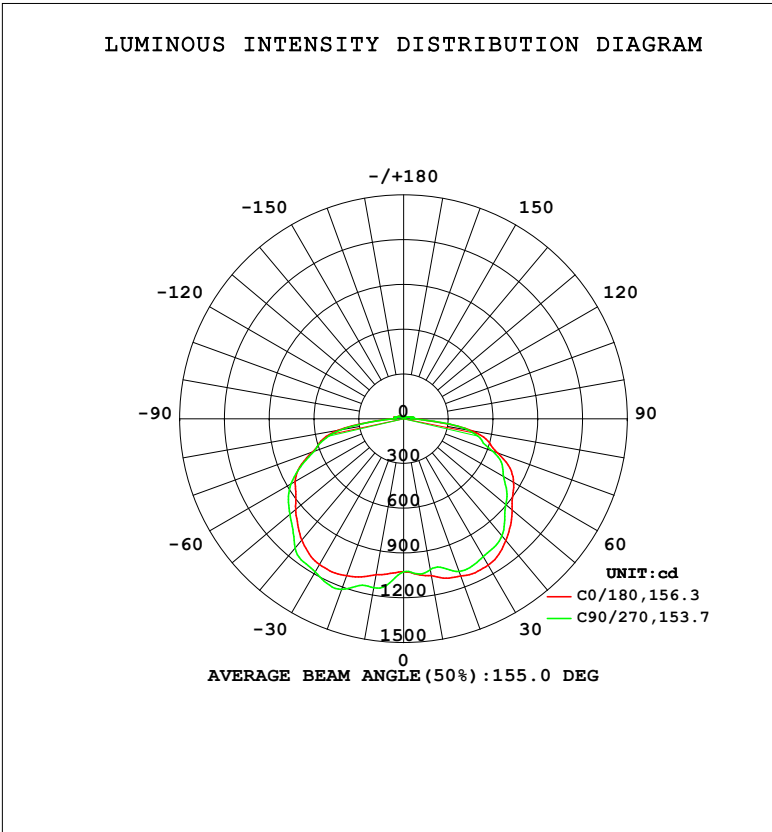

**Optional finishes or integrated sensor available via Special Order. Call 1-800-624-4488.*

PRODUCT DIMENSIONS

LED CANOPY FIXTURES

PHOTOMETRICS

PLT-13012: 75W, 5000K

PLT-13013: 50W, 5000K

LED CANOPY FIXTURES

PHOTOMETRICS

PLT-13014: 35W, 5000K

PLT-13015: 120W, 5000K

LED CANOPY FIXTURES

PHOTOMETRICS

PLT-13016: 100W, 5000K