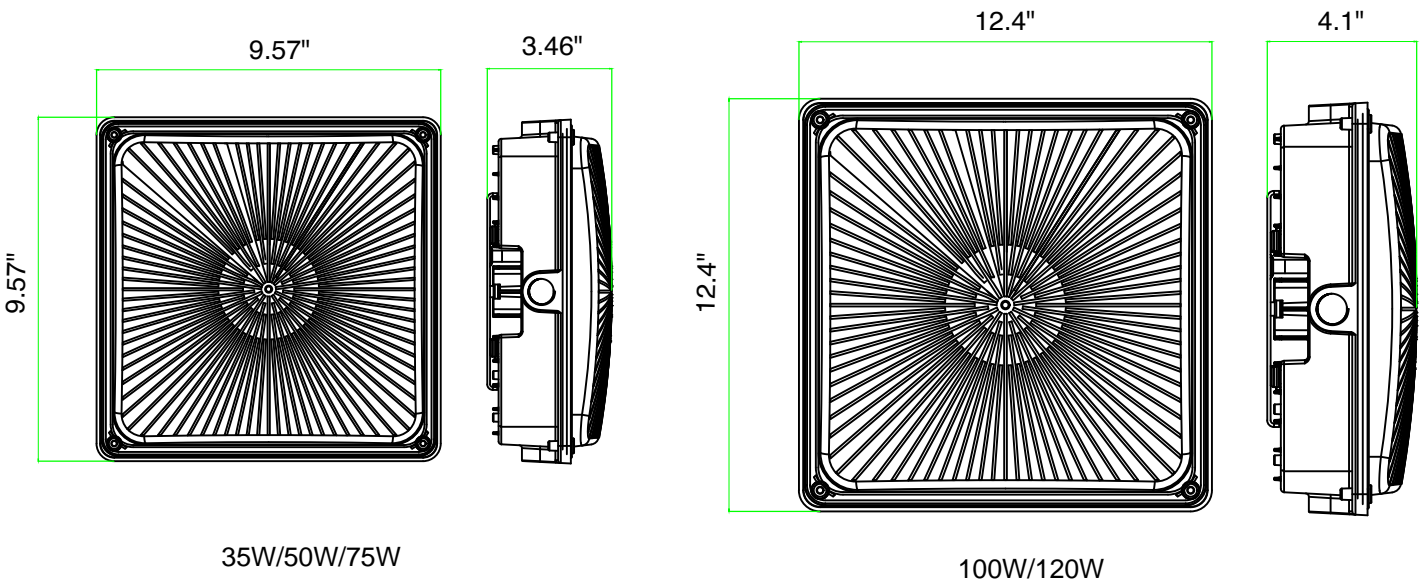

LED CANOPY FIXTURES

DESCRIPTION

35W-120W LED CANOPY LIGHT | 120–277VAC, 50-60HZ | 5000K | IP65

APPLICATION

Entryways, Exterior Canopies, Hallways & Stairways, Perimeter Lighting, Security

PRODUCT FEATURES

- Low-profile, stylish design with durable bronze powder coat finish
- Powered by 0–10V dimming LED drivers
- 2 way of installation: surface mount with J-box or pendant*
- Ambient operating temperature: $-40^{\circ}\text{C}/-40^{\circ}\text{F}$ to $50^{\circ}\text{C}/122^{\circ}\text{F}$
- UL listed for wet locations, IP65
- 4KV surge protection
- LED L70 Life Hours - $\geq 100,000$ hours
- Power Factor: >0.95
- THD: $<20\%$
- Meets FCC Part 15, Part B, Class A standards for conducted and radiated emissions
- DLC 5.1 Premium

**Additional accessories required. Call 1-800-624-4488 for more information.*

LED CANOPY FIXTURES

ELECTRICAL SPECIFICATIONS

Model #	Watt	Lumens	Dimming	CCT	LPW	CRI	Volt	Chips	SPD	Working Temp	IP Rating	Legacy Equivalent	DLC 5.1 Premium
PLT-13014	35W	4500 lm	0-10V	5000K	130 lm/w	>70	120-277VAC	SMD LED	4KV	-40~50° C	IP65	150W MH	PLTBE15
PLT-13013	50W	6500 lm	0-10V	5000K	130 lm/w	>70	120-277VAC	SMD LED	4KV	-40~50° C	IP65	175W MH	PLTBE25
PLT-13012	75W	9700 lm	0-10V	5000K	130 lm/w	>70	120-277VAC	SMD LED	4KV	-40~50° C	IP65	250W MH	PLTBE35
PLT-13016	100W	13,000 lm	0-10V	5000K	130 lm/w	>70	120-277VAC	SMD LED	4KV	-40~50° C	IP65	400W MH	PLTBE45
PLT-13015	120W	15,600 lm	0-10V	5000K	130 lm/w	>70	120-277VAC	SMD LED	4KV	-40~50° C	IP65	400W MH	PLTBE55

**Optional finishes or integrated sensor available via Special Order. Call 1-800-624-4488.*

PRODUCT DIMENSIONS

LED CANOPY FIXTURES

PHOTOMETRICS

PLT-13012: 75W, 5000K

PLT-13013: 50W, 5000K

LED CANOPY FIXTURES

PHOTOMETRICS

PLT-13014: 35W, 5000K

PLT-13015: 120W, 5000K

LED CANOPY FIXTURES

PHOTOMETRICS

PLT-13016: 100W, 5000K