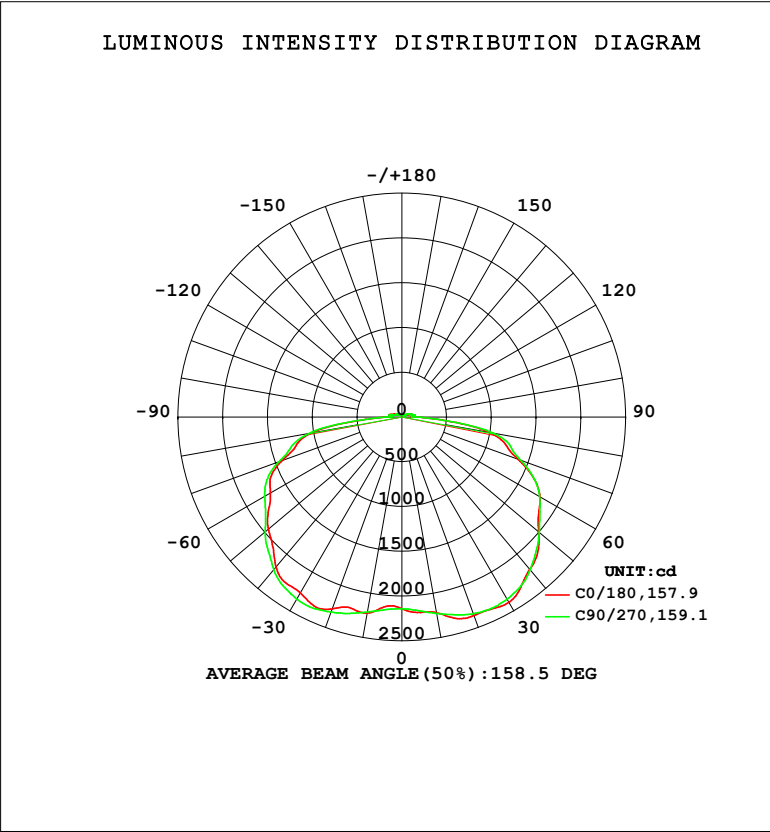

LED CANOPY FIXTURES

DESCRIPTION

35W-120W LED CANOPY LIGHT | 120–277VAC, 50-60HZ | 5000K | IP65

APPLICATION

Entryways, Exterior Canopies, Hallways & Stairways, Perimeter Lighting, Security

PRODUCT FEATURES

- Low-profile, stylish design with durable bronze powder coat finish
- Powered by 0–10V dimming LED drivers
- 2 way of installation: surface mount with J-box or pendant*
- Ambient operating temperature: $-40^{\circ}\text{C}/-40^{\circ}\text{F}$ to $50^{\circ}\text{C}/122^{\circ}\text{F}$
- UL listed for wet locations, IP65
- 4KV surge protection
- LED L70 Life Hours - $\geq 100,000$ hours
- Power Factor: >0.95
- THD: $<20\%$
- Meets FCC Part 15, Part B, Class A standards for conducted and radiated emissions
- DLC 5.1 Premium

**Additional accessories required. Call 1-800-624-4488 for more information.*

LED CANOPY FIXTURES

ELECTRICAL SPECIFICATIONS

Model #	Watt	Lumens	Dimming	CCT	LPW	CRI	Volt	Chips	SPD	Working Temp	IP Rating	Legacy Equivalent	DLC 5.1 Premium
PLT-13014	35W	4500 lm	0-10V	5000K	130 lm/w	>70	120-277VAC	SMD LED	4KV	-40~50° C	IP65	150W MH	PLTBE15
PLT-13013	50W	6500 lm	0-10V	5000K	130 lm/w	>70	120-277VAC	SMD LED	4KV	-40~50° C	IP65	175W MH	PLTBE25
PLT-13012	75W	9700 lm	0-10V	5000K	130 lm/w	>70	120-277VAC	SMD LED	4KV	-40~50° C	IP65	250W MH	PLTBE35
PLT-13016	100W	13,000 lm	0-10V	5000K	130 lm/w	>70	120-277VAC	SMD LED	4KV	-40~50° C	IP65	400W MH	PLTBE45
PLT-13015	120W	15,600 lm	0-10V	5000K	130 lm/w	>70	120-277VAC	SMD LED	4KV	-40~50° C	IP65	400W MH	PLTBE55

**Optional finishes or integrated sensor available via Special Order. Call 1-800-624-4488.*

PRODUCT DIMENSIONS

LED CANOPY FIXTURES

PHOTOMETRICS

PLT-13012: 75W, 5000K

PLT-13013: 50W, 5000K

LED CANOPY FIXTURES

PHOTOMETRICS

PLT-13014: 35W, 5000K

PLT-13015: 120W, 5000K

LED CANOPY FIXTURES

PHOTOMETRICS

PLT-13016: 100W, 5000K