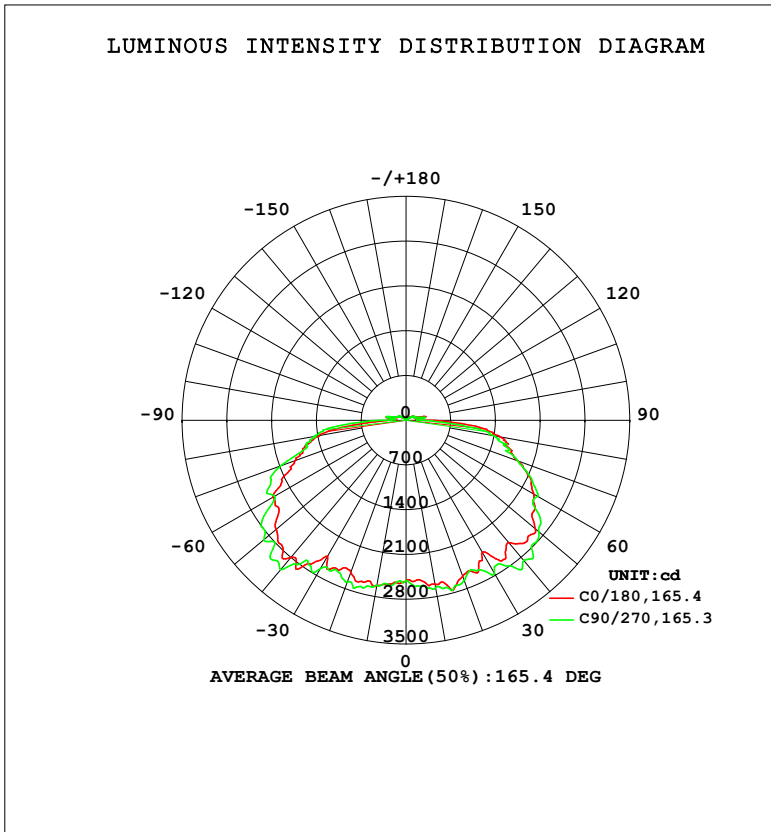

**Optional finishes or integrated sensor available via Special Order. Call 1-800-624-4488.*

PRODUCT DIMENSIONS

LED CANOPY FIXTURES

PHOTOMETRICS

PLT-13012: 75W, 5000K

PLT-13013: 50W, 5000K

LED CANOPY FIXTURES

PHOTOMETRICS

PLT-13014: 35W, 5000K

PLT-13015: 120W, 5000K

LED CANOPY FIXTURES

PHOTOMETRICS

PLT-13016: 100W, 5000K