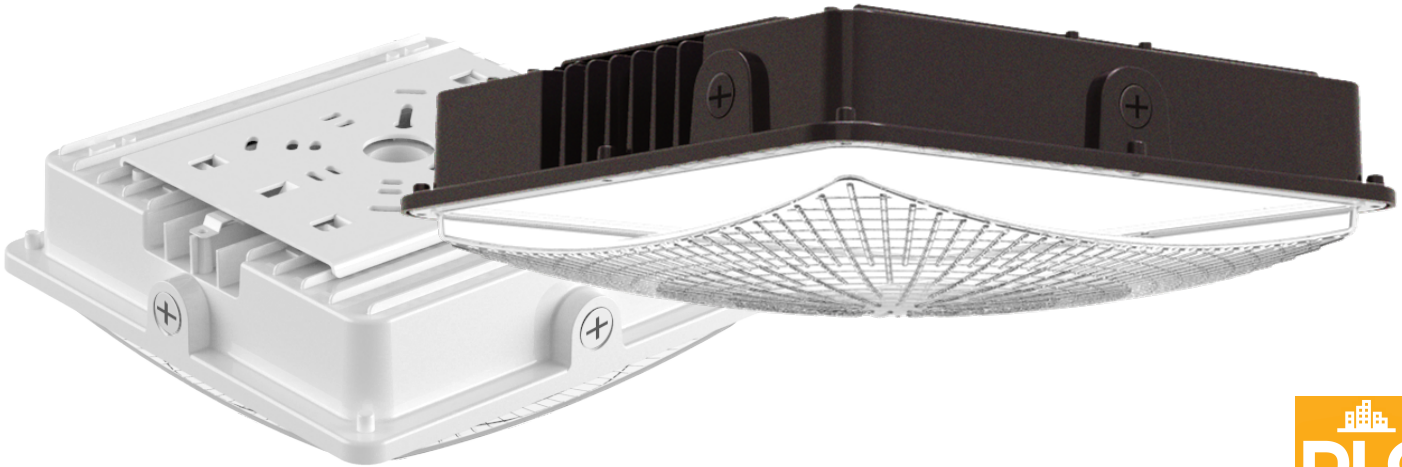

LED CANOPY FIXTURES

DESCRIPTION

35W-120W LED CANOPY LIGHT | 120–277VAC, 50-60HZ | 5000K | IP65

APPLICATION

Entryways, Exterior Canopies, Hallways & Stairways, Perimeter Lighting, Security

PRODUCT FEATURES

- Low-profile, stylish design with durable bronze powder coat finish
- Powered by 0–10V dimming LED drivers
- 2 way of installation: surface mount with J-box or pendant*
- Ambient operating temperature: $-40^{\circ}\text{C}/-40^{\circ}\text{F}$ to $50^{\circ}\text{C}/122^{\circ}\text{F}$
- UL listed for wet locations, IP65
- 4KV surge protection
- LED L70 Life Hours - $\geq 100,000$ hours
- Power Factor: >0.95
- THD: $<20\%$
- Meets FCC Part 15, Part B, Class A standards for conducted and radiated emissions
- DLC 5.1 Premium

**Additional accessories required. Call 1-800-624-4488 for more information.*

LED CANOPY FIXTURES

ELECTRICAL SPECIFICATIONS

Model #	Watt	Lumens	Dimming	CCT	LPW	CRI	Volt	Chips	SPD	Working Temp	IP Rating	Legacy Equivalent	DLC 5.1 Premium
PLT-13014	35W	4500 lm	0-10V	5000K	130 lm/w	>70	120-277VAC	SMD LED	4KV	-40~50° C	IP65	150W MH	PLTBE15
PLT-13013	50W	6500 lm	0-10V	5000K	130 lm/w	>70	120-277VAC	SMD LED	4KV	-40~50° C	IP65	175W MH	PLTBE25
PLT-13012	75W	9700 lm	0-10V	5000K	130 lm/w	>70	120-277VAC	SMD LED	4KV	-40~50° C	IP65	250W MH	PLTBE35
PLT-13016	100W	13,000 lm	0-10V	5000K	130 lm/w	>70	120-277VAC	SMD LED	4KV	-40~50° C	IP65	400W MH	PLTBE45
PLT-13015	120W	15,600 lm	0-10V	5000K	130 lm/w	>70	120-277VAC	SMD LED	4KV	-40~50° C	IP65	400W MH	PLTBE55

**Optional finishes or integrated sensor available via Special Order. Call 1-800-624-4488.*

PRODUCT DIMENSIONS

LED CANOPY FIXTURES

PHOTOMETRICS

PLT-13012: 75W, 5000K

PLT-13013: 50W, 5000K

LED CANOPY FIXTURES

PHOTOMETRICS

PLT-13014: 35W, 5000K

PLT-13015: 120W, 5000K

LED CANOPY FIXTURES

PHOTOMETRICS

PLT-13016: 100W, 5000K