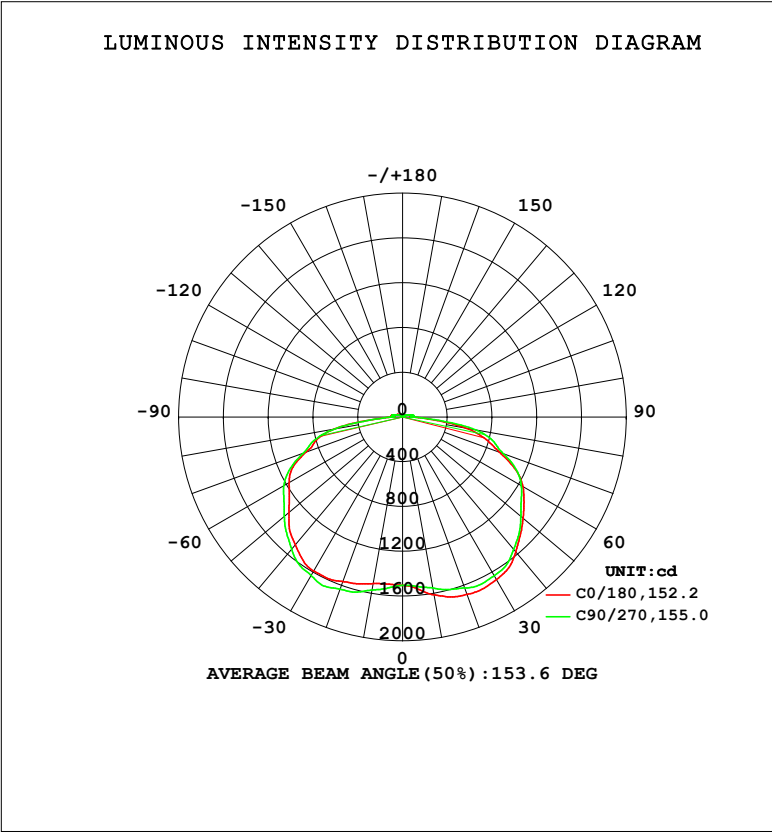

LED CANOPY FIXTURES

DESCRIPTION

35W-120W LED CANOPY LIGHT | 120–277VAC, 50-60HZ | 5000K | IP65

APPLICATION

Entryways, Exterior Canopies, Hallways & Stairways, Perimeter Lighting, Security

PRODUCT FEATURES

- Low-profile, stylish design with durable bronze powder coat finish
- Powered by 0–10V dimming LED drivers
- 2 way of installation: surface mount with J-box or pendant*
- Ambient operating temperature: $-40^{\circ}\text{C}/-40^{\circ}\text{F}$ to $50^{\circ}\text{C}/122^{\circ}\text{F}$
- UL listed for wet locations, IP65
- 4KV surge protection
- LED L70 Life Hours - $\geq 100,000$ hours
- Power Factor: >0.95
- THD: $<20\%$
- Meets FCC Part 15, Part B, Class A standards for conducted and radiated emissions
- DLC 5.1 Premium

**Additional accessories required. Call 1-800-624-4488 for more information.*

LED CANOPY FIXTURES

ELECTRICAL SPECIFICATIONS

Model #	Watt	Lumens	Dimming	CCT	LPW	CRI	Volt	Chips	SPD	Working Temp	IP Rating	Legacy Equivalent	DLC 5.1 Premium
PLT-13014	35W	4500 lm	0-10V	5000K	130 lm/w	>70	120-277VAC	SMD LED	4KV	-40~50° C	IP65	150W MH	PLTBE15
PLT-13013	50W	6500 lm	0-10V	5000K	130 lm/w	>70	120-277VAC	SMD LED	4KV	-40~50° C	IP65	175W MH	PLTBE25
PLT-13012	75W	9700 lm	0-10V	5000K	130 lm/w	>70	120-277VAC	SMD LED	4KV	-40~50° C	IP65	250W MH	PLTBE35
PLT-13016	100W	13,000 lm	0-10V	5000K	130 lm/w	>70	120-277VAC	SMD LED	4KV	-40~50° C	IP65	400W MH	PLTBE45
PLT-13015	120W	15,600 lm	0-10V	5000K	130 lm/w	>70	120-277VAC	SMD LED	4KV	-40~50° C	IP65	400W MH	PLTBE55

**Optional finishes or integrated sensor available via Special Order. Call 1-800-624-4488.*

PRODUCT DIMENSIONS

LED CANOPY FIXTURES

PHOTOMETRICS

PLT-13012: 75W, 5000K

PLT-13013: 50W, 5000K

LED CANOPY FIXTURES

PHOTOMETRICS

PLT-13014: 35W, 5000K

PLT-13015: 120W, 5000K

LED CANOPY FIXTURES

PHOTOMETRICS

PLT-13016: 100W, 5000K