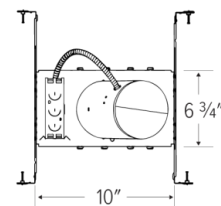

Product Numbers

Item	Watts	Voltage
EL470ICA	14W	120V