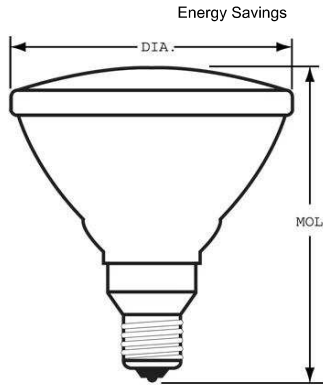

GE
Lighting

25727 - 90PAR/H/WFL-120V

GE PAR38

- Standard Halogen - Crisp, white light

CAUTIONS & WARNINGS

Caution

- Lamp may shatter and cause injury if broken
 - Do not use lamp if outer glass is scratched or broken.

GENERAL CHARACTERISTICS

Lamp Type	Halogen - PAR
Bulb	PAR38
Base	Medium Skirt (E26/50x39)
Filament	CC-8
Rated Life	2500.0 hrs

PHOTOMETRIC CHARACTERISTICS

Initial Lumens	1310.0
Color Temperature	2900.0 K
Nominal Initial Lumens per Watt	14

ELECTRICAL CHARACTERISTICS

Wattage	90.0
Voltage	120.0

DIMENSIONS

Maximum Overall Length (MOL)	5.3130 in(135.0 mm)
Bulb Diameter (DIA)	4.750 in(120.6 mm)

PRODUCT INFORMATION

Product Code	25727
Description	90PAR/H/WFL-120V
Standard Package	Case
Standard Package GTIN	10043168257272
Standard Package Quantity	12
Sales Unit	Unit
No Of Items Per Sales Unit	1
No Of Items Per Standard Package	12
UPC	043168257275