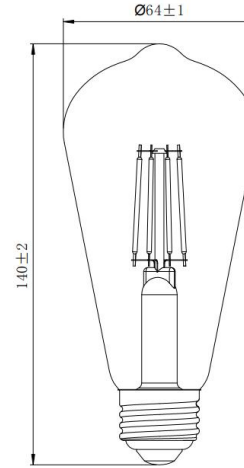

Vintage LED Edison Bulbs

Energy Saving Dimmable LED
ST19 Edison bulbs.

Dimmable

glass

Base type: E26

Voltage: 120V

CCT: 2700K/3000K

CRI: 90

Dimmable: Yes

Lifetime: 15000H

Specifications

StockCode	Voltage	Wattage	replace sW	Lumens	CCT	CRI	Lens	Lamp Base	Size (in)	Lifespan
PLT-13414	120V	8.5W	75W	800lm	2700K	90	Clear	E26	2.52*5.51	15000H
PLT-13415	120V	8.5W	75W	800lm	3000K	90	Clear	E26	2.52*5.51	15000H
PLT-13416	120V	5.5W	60W	500lm	2700K	90	Golden	E26	2.52*5.51	15000H