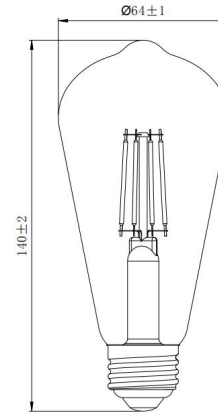

Vintage LED Edison Bulbs

Energy Saving Dimmable LED
ST19 Edison bulbs.

Dimmable

glass

Base type: E26

Voltage: 120V

CCT: 2700K/3000K

CRI: 90

Dimmable: Yes

Lifetime: 15000H

Specifications

StockCode	Voltage	Wattage	replace sW	Lumens	CCT	CRI	Lens	Lamp Base	Size (in)	Lifespan
PLT-13414	120V	8.5W	75W	800lm	2700K	90	Clear	E26	2.52*5.51	15000H
PLT-13415	120V	8.5W	75W	800lm	3000K	90	Clear	E26	2.52*5.51	15000H
PLT-13416	120V	5.5W	60W	500lm	2700K	90	Golden	E26	2.52*5.51	15000H